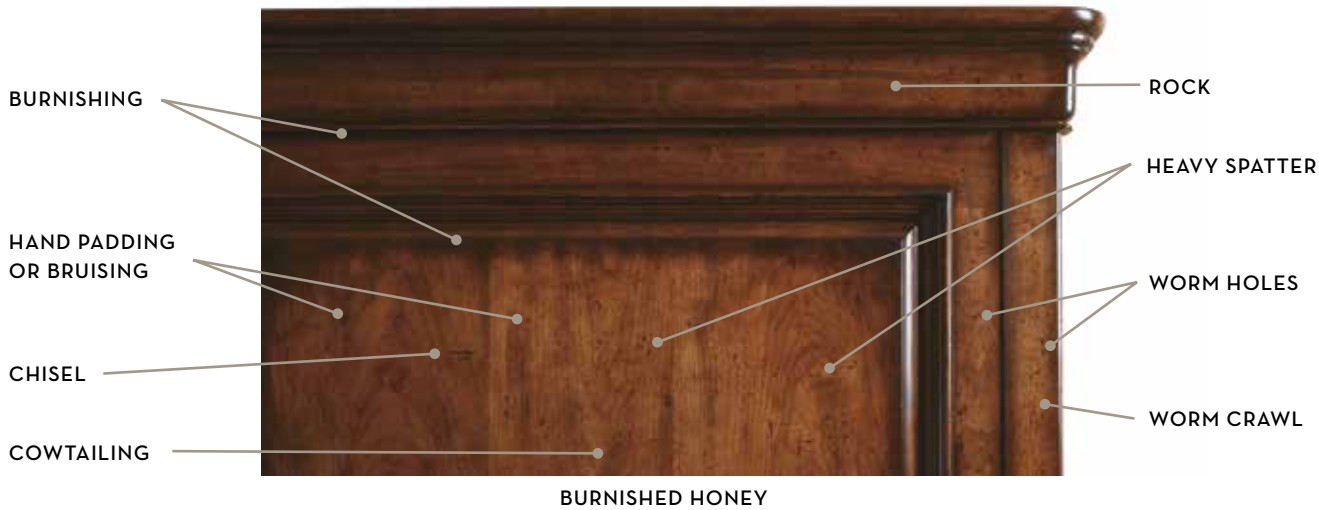

finish / wood characteristics

Louis Philippe is available in two finishes, Burnished Honey and Orleans. Both finishes infuse every piece with a sense of touch and visual dimension. Burnished Honey is a mid-tone option with a warm and hearty allure, while Orleans offers a darker take on a cherry finish, which is both refined and intimate. Both finishes are completed by a build-up of rubbed English paste wax to craft a rich shine and smoothness.