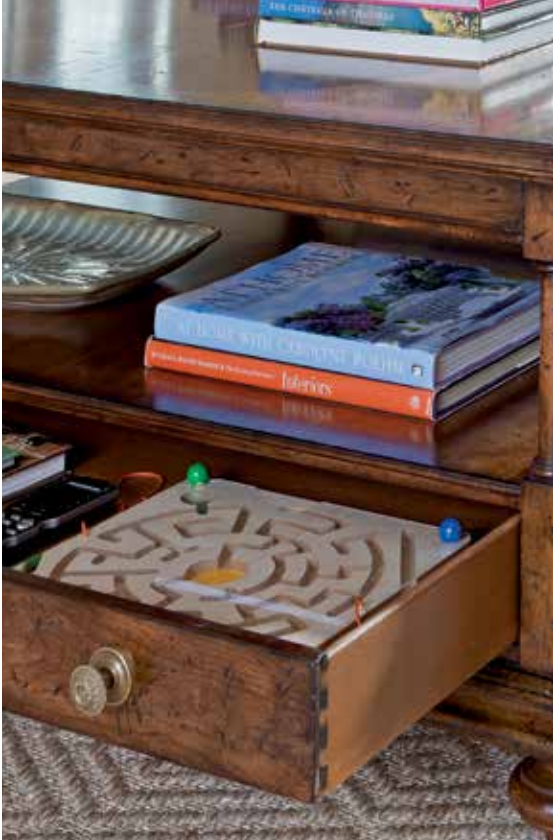

TOP: Clever and convenient, the Vivant Cocktail Table features two storage drawers.

BOTTOM: Adding to the open, airy appearance of the Rond Media Console are dual carved posts on the sides and center of the design.

222-15-30 ROND MEDIA CONSOLE (HEIRLOOM CHERRY) 80W 19D 36 3/16H
222-15-02 VIVANT COCKTAIL TABLE (HEIRLOOM CHERRY) 48W 48D 21 1/2H
222-15-09 VIVANT SIDE TABLE (HEIRLOOM CHERRY) 26W 28D 28H
DETAILS: 48, 49