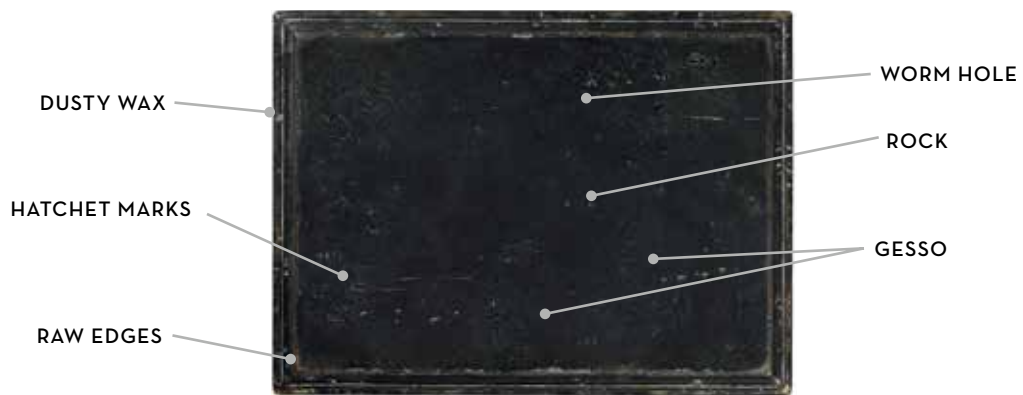

CHEVRON

MONARQUE

GLACE

BOTANIQUE

HEIRLOOM CHERRY (1)

SUNLIGHT ANIGRE (6)

VINTAGE NEUTRAL (2)

RUSTIC CHARCOAL (8)