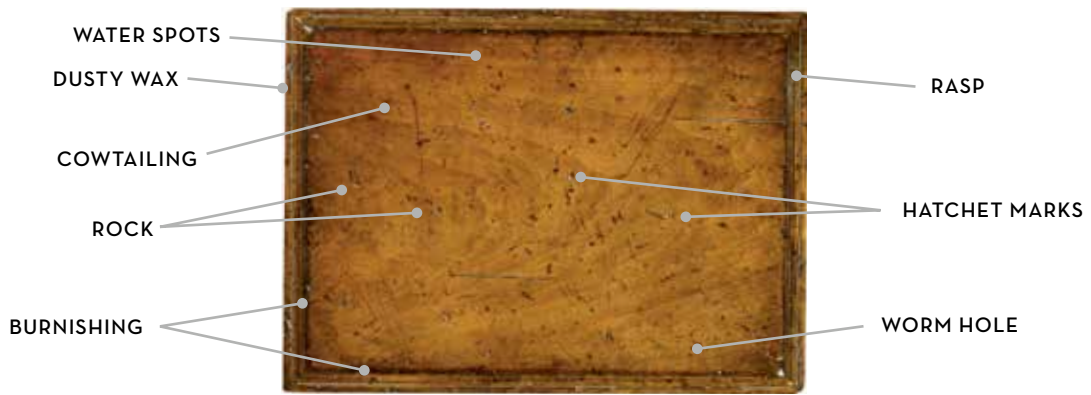

CHEVRON

MONARQUE

GLACE

BOTANIQUE

HEIRLOOM CHERRY (1)

SUNLIGHT ANIGRE (6)

VINTAGE NEUTRAL (2)

RUSTIC CHARCOAL (8)