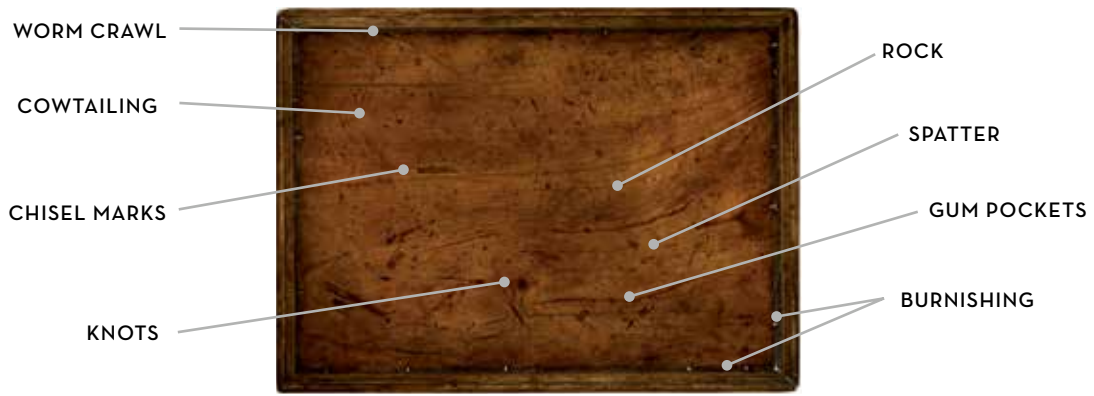

CHEVRON

MONARQUE

GLACE

BOTANIQUE

HEIRLOOM CHERRY (1)

SUNLIGHT ANIGRE (6)

VINTAGE NEUTRAL (2)

RUSTIC CHARCOAL (8)