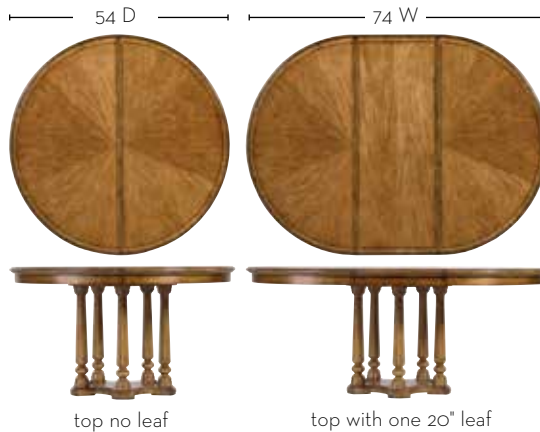

**222-11-34 BRASSERIE PUB TABLE**

Heirloom Cherry

Metal Base  
 40 Diameter 41H (102 x 104 cm)

SEE PAGES 6, 7

**222-15-06 VILLETTE FLIP TOP CONSOLE**

Heirloom Cherry finish with Sunlight Anigre on inside of flip top

Flip top; four pullout supports

Open top: 62W 28D 30H (157 x 71 x 76 cm)

Overall: 62W 14D 30 3/4H (157 x 36 x 78 cm)

SEE PAGES 12, 13, 32, 33

**222-15-30 ROND MEDIA CONSOLE**

Heirloom Cherry

Four drawers; electrical outlet; tooled top; two fixed shelves

80W 19D 36 3/16H (203 x 48 x 92 cm)

SEE INSIDE FRONT COVER, PAGES 11, 30

**222-61-32 TOUR MARAIS TABLE**

Sunlight Anigre

Consists of:

- 132 TOUR MARAIS TABLE TOP  
 54 Diameter 3 3/4H (137 x 10 cm)
- 232 TOUR MARAIS TABLE BASE  
 26 Diameter 26 1/2H (66 x 67 cm)