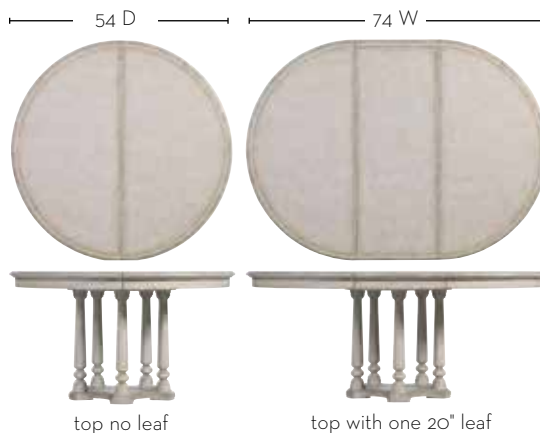

One 20" (51 cm) leaf; no additional leaves available

Overall without leaf:

54 Diameter 30H (137 x 76 cm)

Overall with one leaf:

54W 30H 74L (137 x 76 x 188 cm)

SEE PAGES 4, 5

**222-61-08 PETIT VIN SIDEBOARD**

Sunlight Anigre

Three drawers; leather slings for storage of 24 wine bottles; two fixed shelves

66W 13 1/2D 38 3/8H (168 x 34 x 97 cm)

SEE PAGES 2, 3, 4, 5

**222-21-33 TOUR MARAIS TABLE**

Vintage Neutral

Consists of: