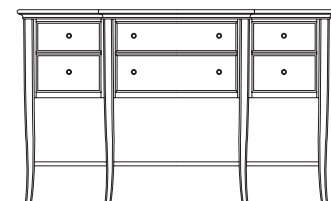

- 06 **SIDEBOARD**
Six drawers, silver liner, one stationary shelf
70W 19D 42H (178 x 48 x 107 cm)

SEE PAGES 3, 4