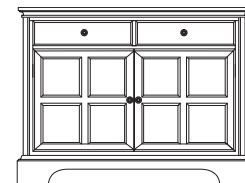

SEE PAGES 2, 4, 5

- 31 **ROUND MIRROR**  
 Beveled plate: 36 1/8" (92 cm)  
 Overall: 42 Diameter (107 cm)

SEE PAGES 3, 4, 10

- 05 **BUFFET**  
 Finished top, two pullouts, two drawers, silver liner, two doors, one adjustable shelf behind each door (can be used as a freestanding item)  
 45 3/4W 19D 35 1/4H (116 x 48 x 90 cm)