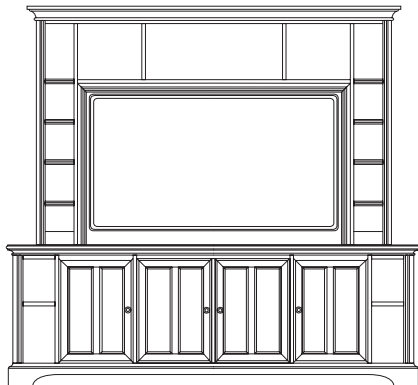

home entertainment configurations

PLASMA ENTERTAINMENT CENTER
Entertainment Console

Consists of:

- Plasma TV Bookcase
- 31 Entertainment Console

*Will accommodate TV sizes: 42" up to 60" Plasma or LCD TV