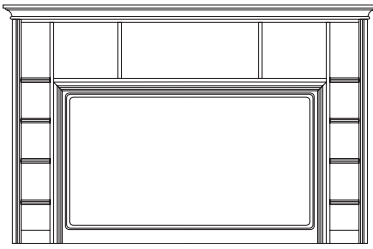

754-17 *Dark Woodtone* Maple and select hardwood solids; cherry veneers

- 51 PLASMA TV BOOKCASE

Can be used with 31 Entertainment Console, four adjustable wood shelves, cord management openings

TV opening: 58 3/16W 4 1/8D 34 5/8H (148 x 10 x 88 cm)

Accommodates sizes up to 42-50" flat panel TV

Overall: 85W 12 1/2D 53 3/4H (216 x 32 x 137 cm)

SEE PAGES 12, 13