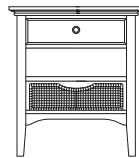

- 82 **BEDSIDE TABLE**
One drawer, two stationary shelves,
one removable abaca tray
25 11/16W 17 7/8D 29H
(65 x 45 x 74 cm)

SEE PAGES 8, 9