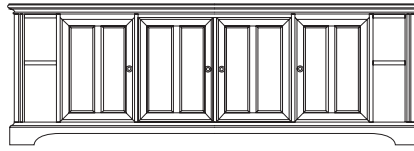

- 31 ENTERTAINMENT CONSOLE

Four doors, two adjustable shelves, adjustable levelers

Behind left door: one adjustable laminated shelf, cord management opening

Behind right door: one stationary shelf, two pullout media storage trays

83 5/16W 20 11/16D 28H (212 x 53 x 71 cm)

SEE PAGES 12, 13