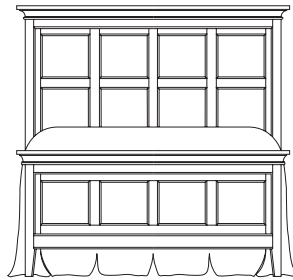

- 42 THE CLASSIC PANEL BED 5/0 QUEEN

Consists of:

- 142 THE CLASSIC PANEL HEADBOARD 4/6-5/0
  Bored for metal frame
  66 7/8W 62H (170 x 157 cm)
- 242 PANEL FOOTBOARD 5/0
  66 7/8W 29H (170 x 74 cm)
- 51 PAIR WOOD RAILS 5/0-6/6
  Three slats, three center feet
  82L (208 cm)

Side rail: 6 1/4H (16 cm)
Bottom of side rail to floor: 7 1/2H (19 cm)
Overall: 66 7/8W 62H 87 1/4L (170 x 157 x 222 cm)

SEE PAGES 8, 9

- 48 THE CLASSIC PANEL BED 6/0 CALIFORNIA KING

Consists of:

- 147 CLASSIC PANEL HEADBOARD 6/0-6/6
  Bored for metal frame
  82 5/8W 62H (210 x 157 cm)
- 248 PANEL FOOTBOARD 6/0
  78 5/8W 29H (200 x 74 cm)
- 58 PAIR WOOD RAILS 6/0
  Three slats, three center feet
  86L (218 cm)

Side rail: 6 1/4H (16 cm)
Bottom of side rail to floor: 7 1/2H (19 cm)
Overall 82 5/8W 62H 91 1/4L (210 x 157 x 232 cm)

- 47 THE CLASSIC PANEL BED 6/6 KING

Consists of:

- 147 CLASSIC PANEL HEADBOARD 6/0-6/6
  Bored for metal frame
  82 5/8W 62H (210 x 157 cm)
- 247 PANEL FOOTBOARD 6/6
  82 5/8W 29H (210 x 74 cm)
- 51 PAIR WOOD RAILS 5/0-6/6
  Three slats, 3 center feet
  82L (208 cm)

Side rail: 6 1/4H (16 cm)
Bottom of side rail to floor: 7 1/2H (19 cm)
Overall: 82 5/8W 62H 87 1/4L (210 x 157 x 222 cm)