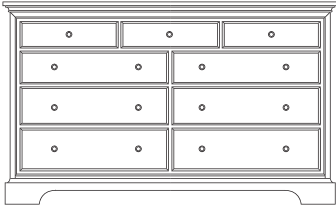

370-13 *Dark Woodtone* Maple, cherry and select hardwood solids; cherry veneers

- 05 **DRESSER**
Nine drawers
67 7/8W 19D 43 1/4H
(172 x 48 x 110 cm)

SEE PAGE 10

SEE PAGES COVER, 6

SEE PAGES 6, 7, 14