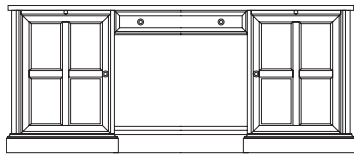

- 42 COMPUTER CREDENZA

Center drawer functions as keyboard tray, lap top port in top, cord management openings
Left side: pullout writing surface, pullout printer tray, pullout scanner tray
Right side: pullout writing surface, one door, CPU area, surge suppressor with electrical outlets and two phone jacks, two adjustable shelves
Knee space: 28W 24 1/4H (71 x 62 cm)
CPU area: 10 1/2W 20 3/4D 20 1/8H (27 x 53 x 51 cm)
Printer area: 17W 17 3/4D 9 3/4H (43 x 45 x 25 cm)
Overall: 73 1/8W 24 1/16D 30 1/16H (186 x 61 x 76 cm)

SEE PAGES 16, 17, 19