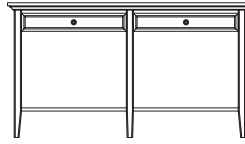

- 05 **SOFA TABLE**

Two drawers, two stationary
shelves
58W 19D 32H
(147 x 48 x 81 cm)

SEE PAGES 15, 16, 17