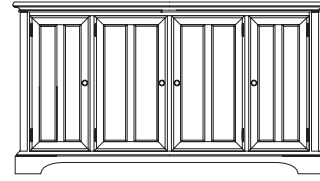

- 38 TELEVISION CONSOLE

Four doors, center doors have glass panel insert option.

Outside doors have speaker cloth insert option.

Behind center doors: two adjustable shelves, one electrical outlet, removable back panel with cutouts for ventilation

Behind outside doors: one adjustable laminated shelf with pullout media trays

Accommodates TV sizes up to 60" wide screen TV

62W 21 3/16D 34H (157 x 54 x 86 cm)

SEE PAGES 12, 13