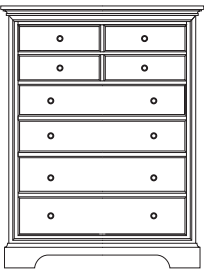

- 10 **DRAWER CHEST**
Eight drawers
44W 19D 58 9/16H
(112 x 48 x 149 cm)

SEE PAGE 10

SEE PAGES 6, 7