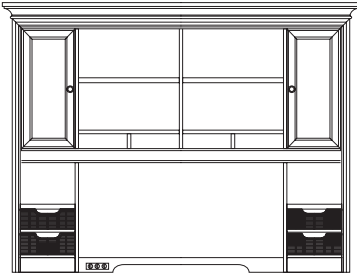

754-18 Dark Woodtone Maple and select hardwood solids; cherry veneers

- 46 CREDENZA HUTCH

Two doors, one adjustable shelf behind each door, two puck lights, two adjustable wood-framed glass shelves, two adjustable shelves with vertical partitions, one halogen light, tack board, one adjustable shelf on each side with abaca baskets, one electrical outlet, cord management opening
75 1/8W 15 13/16D 54H
(191 x 40 x 137 cm)

SEE PAGES 16, 17, 19