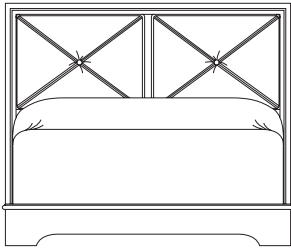

370-13 Dark Woodtone Maple, cherry and select hardwood solids; cherry veneers

- 40 LOW PROFILE BED 5/0 QUEEN, BROWN LEATHER

Consists of:

- 140 LOW PROFILE HEADBOARD 4/6-5/0, SMOKY BROWN LEATHER
  Bored for metal frame
  63 1/16W 54H (160 x 137 cm)
- 241 LOW PROFILE FOOTBOARD 5/0
  64 5/16W 9 1/4H (163 x 23 cm)
- 341 LOW PROFILE BED RAILS 5/0
  Three slats, three center feet
  9 1/4H 82L (23 x 208 cm)

Overall: 64 5/16W 54H 90 15/16L (163 x 137 x 231 cm)

SEE PAGES COVER, 6, 7

- 44 LOW PROFILE BED 6/0 CALIFORNIA KING, BROWN LEATHER

Consists of:

- 144 LOW PROFILE HEADBOARD 6/0, SMOKY BROWN LEATHER
  Bored for metal frame
  74 13/16W 54H (190 x 137 cm)
- 245 LOW PROFILE FOOTBOARD 6/0
  76 1/16W 9 1/4H (193 x 23 cm)
- 345 LOW PROFILE BED RAILS 6/0
  Three slats, three center feet
  9 1/4H 86L (23 x 218 cm)

Overall: 76 1/16W 54H 94 15/16L (193 x 137 x 241 cm)

- 49 LOW PROFILE BED 6/6 KING, BROWN LEATHER

Consists of:

- 149 LOW PROFILE HEADBOARD 6/6, SMOKY BROWN LEATHER
  Bored for metal frame
  78 13/16W 54H (200 x 137 cm)
- 246 LOW PROFILE FOOTBOARD 6/6
  80 1/16W 9 1/4H (203 x 23 cm)
- 346 LOW PROFILE BED RAILS 6/6
  Three slats, three center feet
  9 1/4H 82L (23 x 208 cm)

Overall: 80 1/16W 54H 90 15/16L (203 x 137 x 231 cm)