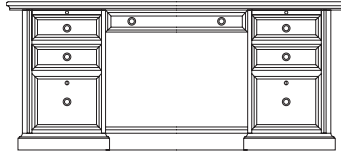

- 02 EXECUTIVE DESK

Two pullout writing surfaces, four utility drawers, center drawer functions as keyboard tray, two file drawers with locks, wire management grommets in top of outside end panels, cord management grommets, stationary shelf in knee space, adjustable levelers
Knee space: 30W 24H (76 x 61 cm)
Overall: 71 3/4W 36D 30 1/4H (182 x 91 x 77 cm)

SEE PAGES 16, 17