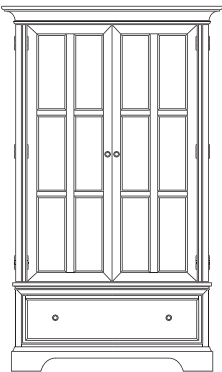

- 14 **ARMOIRE**
Two doors wrap 270 degrees,
one drawer
Behind doors: mirror on back of right
door, two adjustable shelves, one
stationary shelf, one electrical outlet,
one cord hole, two tray drawers
TV area: 42 3/8W 18 5/8D 38 1/4H
(108 x 47 x 97 cm)
Overall: 48W 22 1/2D 79 15/16H
(122 x 57 x 203 cm)

SEE PAGES 7, 11

SEE PAGES 8, 9