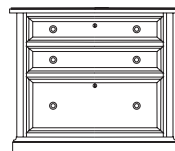

- 33 LATERAL FILE

Two file drawers with locks, anti-tilt mechanism, adjustable levelers
33 7/8W 22 3/4D 30H
(86 x 58 x 76 cm)

SEE PAGE 17

NOTE: Stanley Furniture may find it necessary to make changes to prices, colors, materials, equipment and specifications at any time or even discontinue certain items. We'll try not to, but our lawyers say we have to let you know that it could happen.