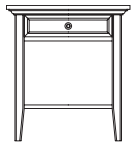

Two drawers, two stationary  
shelves  
58W 19D 32H  
(147 x 48 x 81 cm)

SEE PAGES 15, 16, 17

- 72 **LEATHER CUBE**

Dijon leather  
18W 18D 18H  
(46 x 46 x 46 cm)

SEE PAGES 6, 7, 14

- 09 **END TABLE**

One drawer, one  
stationary shelf  
23W 28D 25H  
(58 x 71 x 64 cm)