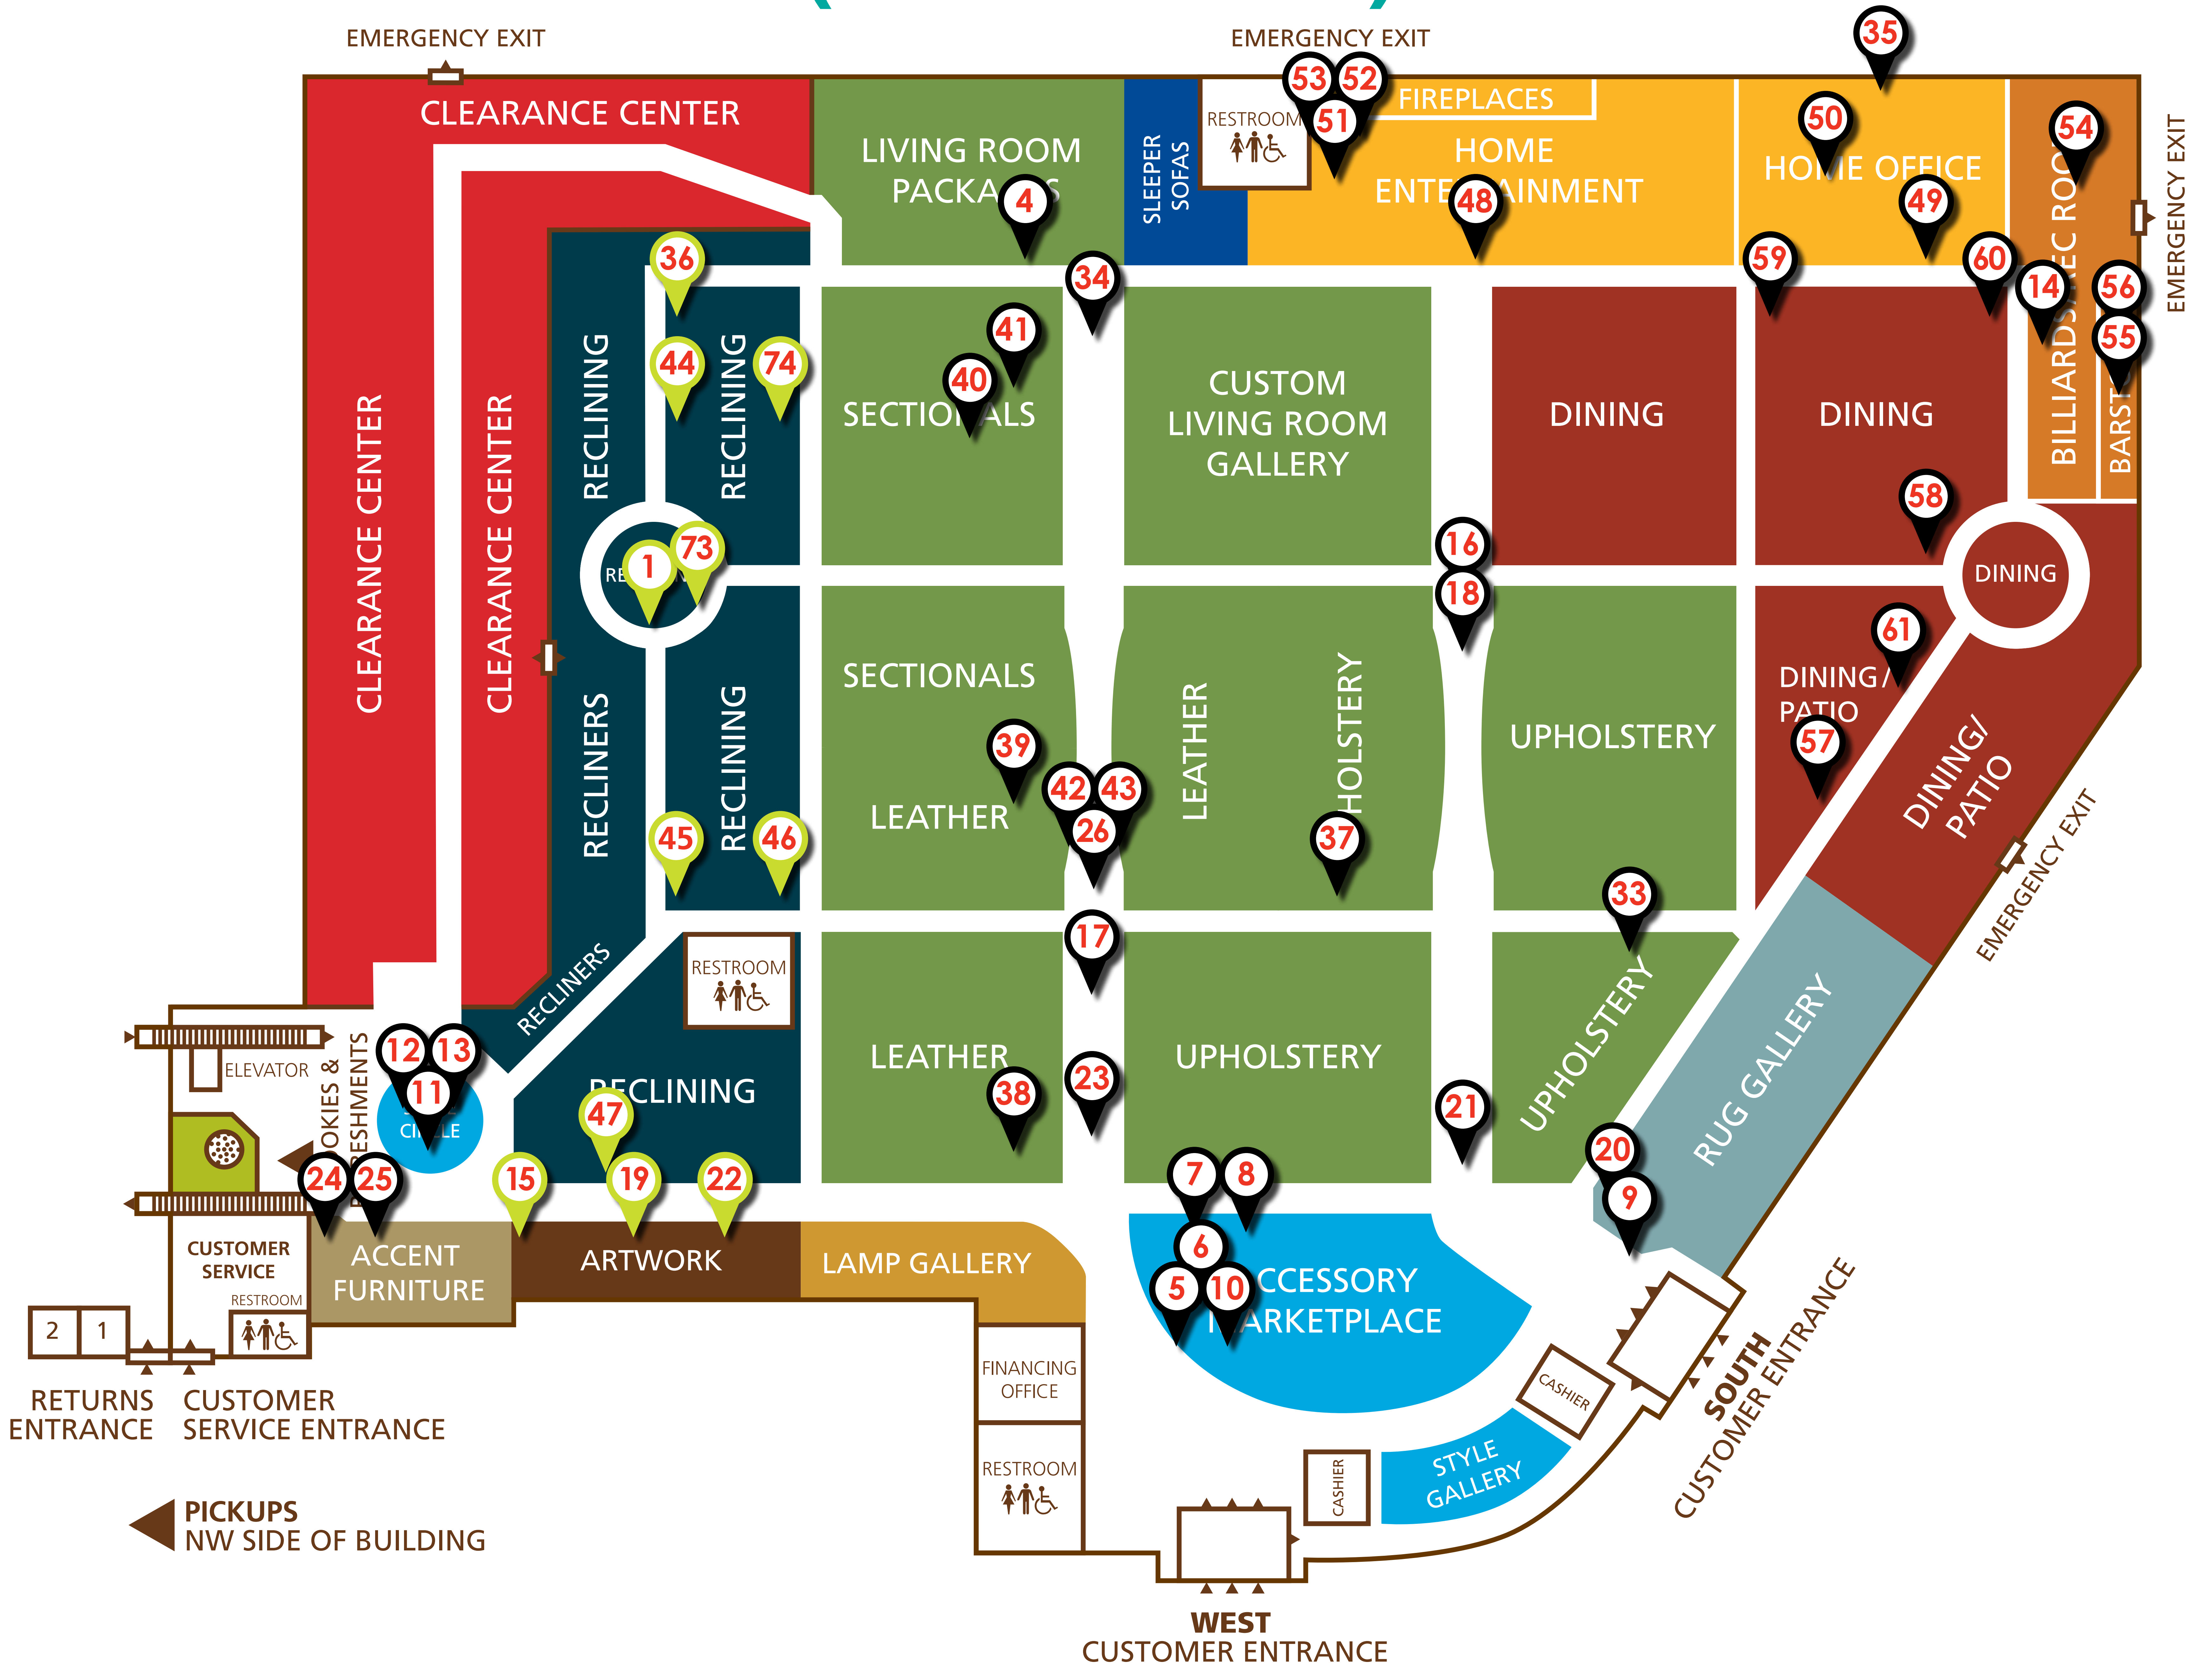

<p>73</p>  <p>\$79 SKU: 194192</p>	<p>74</p>  <p>\$899 SKU: 316997</p>
---	--

MAIN FLOOR
 2ND FLOOR

(MAIN FLOOR)

HAPPY HOLIDAYS!

(2ND FLOOR) BEDROOM & MATTRESS