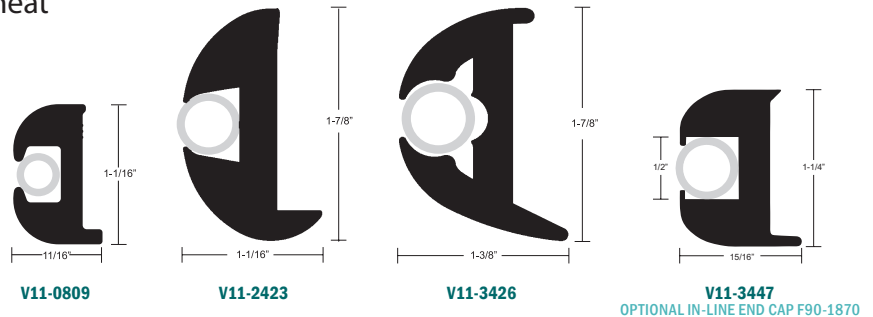

FEATURES & BENEFITS

- Available in a variety of lengths, width, styles and colors
- Easy to carry retail box with cut-out product viewing
- UPS compliant packaging
- Made in USA

MATERIAL CHARACTERISTICS

Part #	Length	Height	Width	RR Color	Insert Color	UPC	Unit of Measure	Std. Pk.
V11-0809BBK50-2	50'	1-1/16"	11/16"	Black	Black	630838007447	Each	4
V11-0809BBK70-2	70'	1-1/16"	11/16"	Black	Black	630838007454	Each	4
V11-0809BWK50-2	50'	1-1/16"	11/16"	Black	Arctic White	630838004644	Each	4
V11-2423BBK50-2	50'	1-7/8"	1-1/16"	Black	Black	630838004712	Each	4
V11-2423BBK70-2	70'	1-7/8"	1-1/16"	Black	Black	630838004729	Each	4
V11-2423BWK50-2	50'	1-7/8"	1-1/16"	Black	Arctic White	630838008789	Each	4
V11-2423BWK70-2	70'	1-7/8"	1-1/16"	Black	Arctic White	630838008796	Each	4
V11-3426BBK50-2	50'	1-7/8"	1-3/8"	Black	Black	630838004781	Each	4
V11-3426BBK70-2	70'	1-7/8"	1-3/8"	Black	Black	630838004798	Each	4
V11-3426BWK50-2	50'	1-7/8"	1-3/8"	Black	Arctic White	630838008802	Each	4
V11-3426BWK70-2	70'	1-7/8"	1-3/8"	Black	Arctic White	630838008819	Each	4
V11-3447BBK50-2	50'	1-1/4"	15/16"	Black	Black	630838007508	Each	4
V11-3447BBK70-2	70'	1-1/4"	15/16"	Black	Black	630838007515	Each	4
V11-3447BWK50-2	50'	1-1/4"	15/16"	Black	Arctic White	630838004866	Each	4
V11-3447BWK70-2	70'	1-1/4"	15/16"	Black	Arctic White	630838004866	Each	4
V11-3447WWK50-2	50'	1-1/4"	15/16"	Arctic White	Arctic White	630838008963	Each	4