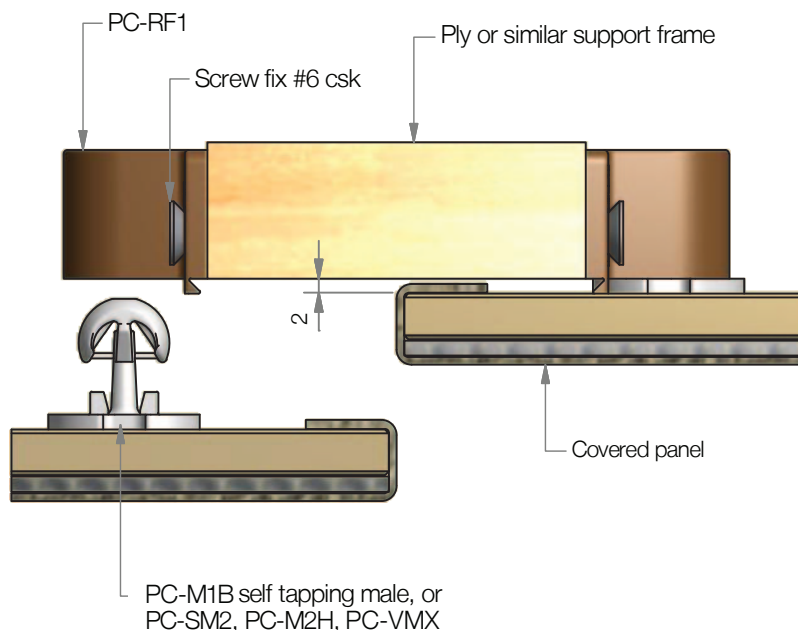

PC-RF1 Side mount female screw fix

INDUSTRY FIT:

SPECIFICATION:

STANDARD RANGE

The Fastmount™ multi-award winning system has revolutionized the mounting of panels. Panels can easily be removed and refitted in any sequence time after time.

Ideal for applications that require side mounting, such as refit, cabinet construction, securing floor panels. This versatile screw fixed clip works with all male clips from the standard range.

BENEFITS

- Side mounting
- Installation requires no special tools
- Screw fixed to frame
- Several mounting options
- Works with existing standard range Fastmount clips
- Allows for flexing and expansion of panel and support

MORE INFO: Installation Guide IG_PC-RF1, Setout Guide TD-02, 09, 12

INSTALLATION: Partially exploded section through showing typical installation method

Corner detail at cabinet or shelf