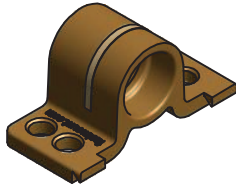

PC-RF1 Side mount female screw fix

INDUSTRY FIT:

SPECIFICATION:

STANDARD RANGE

The Fastmount™ multi-award winning system has revolutionized the mounting of panels. Panels can easily be removed and refitted in any sequence time after time.

Ideal for applications that require side mounting, such as refit, cabinet construction, securing floor panels. This versatile screw fixed clip works with all male clips from the standard range.

BENEFITS

- Side mounting
- Installation requires no special tools
- Screw fixed to frame
- Several mounting options
- Works with existing standard range Fastmount clips
- Allows for flexing and expansion of panel and support