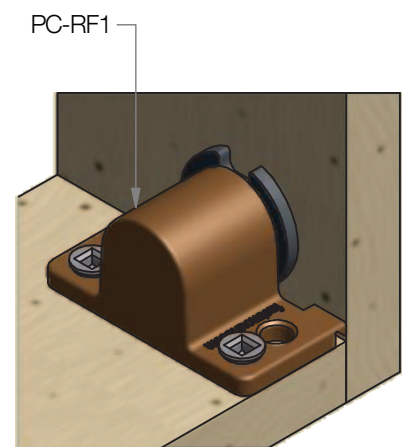

PC-RF1 Side mount female screw fix

INDUSTRY FIT:

SPECIFICATION:

STANDARD RANGE

The Fastmount™ multi-award winning system has revolutionized the mounting of panels. Panels can easily be removed and refitted in any sequence time after time.

Ideal for applications that require side mounting, such as refit, cabinet construction, securing floor panels. This versatile screw fixed clip works with all male clips from the standard range.

BENEFITS

- Side mounting
- Installation requires no special tools
- Screw fixed to frame
- Several mounting options
- Works with existing standard range Fastmount clips
- Allows for flexing and expansion of panel and support

MORE INFO: Installation Guide IG_PC-RF1, Setout Guide TD-02, 09, 12

INSTALLATION: Partially exploded section through showing typical installation method

Corner detail at cabinet or shelf