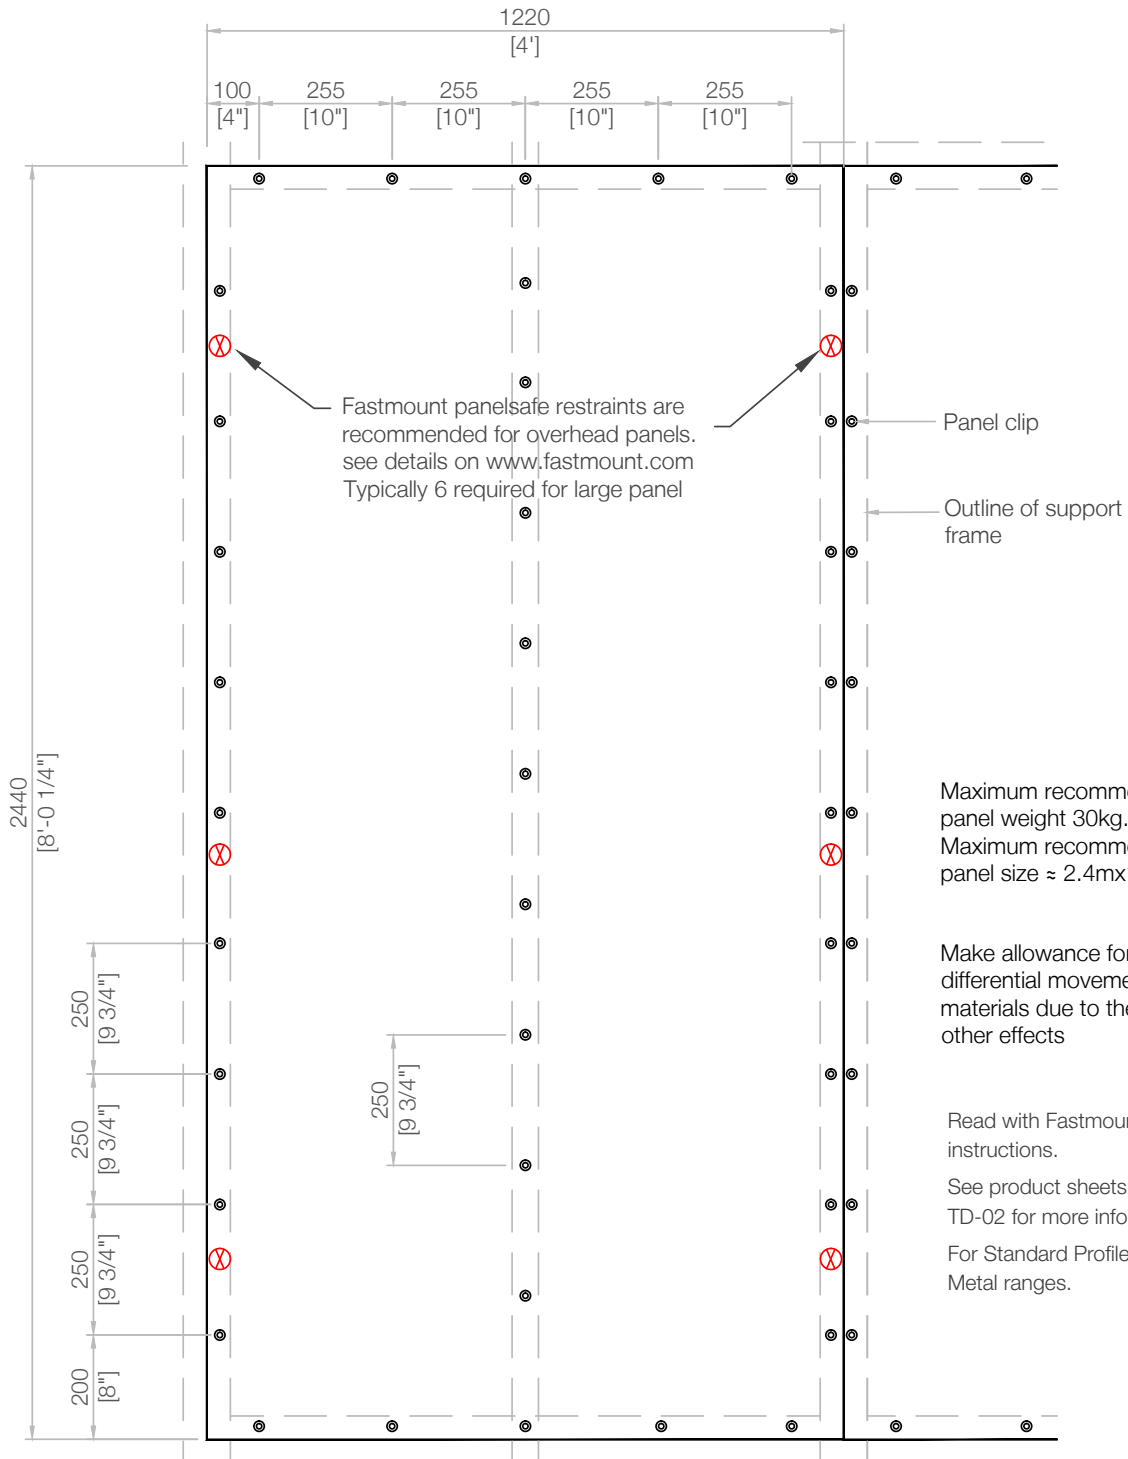

# TD-12

## Clip layout guide for large/heavy ceiling panels

Technical Information

\*Specification subject to change without notice. See website for updates. Copyright © Fastmount Ltd.