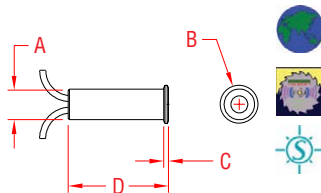

MICRO STAR™

HOUSING: 316 STAINLESS

NOTE:
SMALLEST SELF CONTAINED
LED ON THE MARKET,
ONLY NEEDS 1/4" BORE
FOR HOUSING OR 3/8"
IF USED WITH GROMMET.
MICRO STAR™ SITS FLUSH
IN RECESSED AREA.
WATERPROOF.

ITEM

A

B

C

D

WIRE COLOR

WT

(size)

(length)