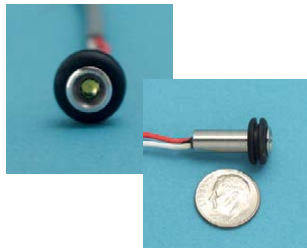

MICRO STAR™

HOUSING: 316 STAINLESS

NOTE:
SMALLEST SELF CONTAINED
LED ON THE MARKET,
ONLY NEEDS 1/4" BORE
FOR HOUSING OR 3/8"
IF USED WITH GROMMET.
MICRO STAR™ SITS FLUSH
IN RECESSED AREA.
WATERPROOF.

ITEM

A

B

C

D

WIRE COLOR

WT

(size)

(length)

(lb)

12 VOLT

S0801-0000

1/4"

0.312"

0.09"

0.825"

24.00"

white

0.02

S0801-000R

1/4"

0.312"

0.09"

0.825"

24.00"