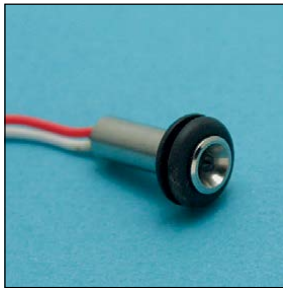

MICRO STAR™

HOUSING: 316 STAINLESS

NOTE:
SMALLEST SELF CONTAINED
LED ON THE MARKET,
ONLY NEEDS 1/4" BORE
FOR HOUSING OR 3/8"
IF USED WITH GROMMET.
MICRO STAR™ SITS FLUSH
IN RECESSED AREA.
WATERPROOF.

ITEM

A

B

C

D

WIRE COLOR

WT

(size)

(length)

(lb)

12 VOLT

S0801-0000

1/4"

0.312"

0.09"

0.825"

24.00"