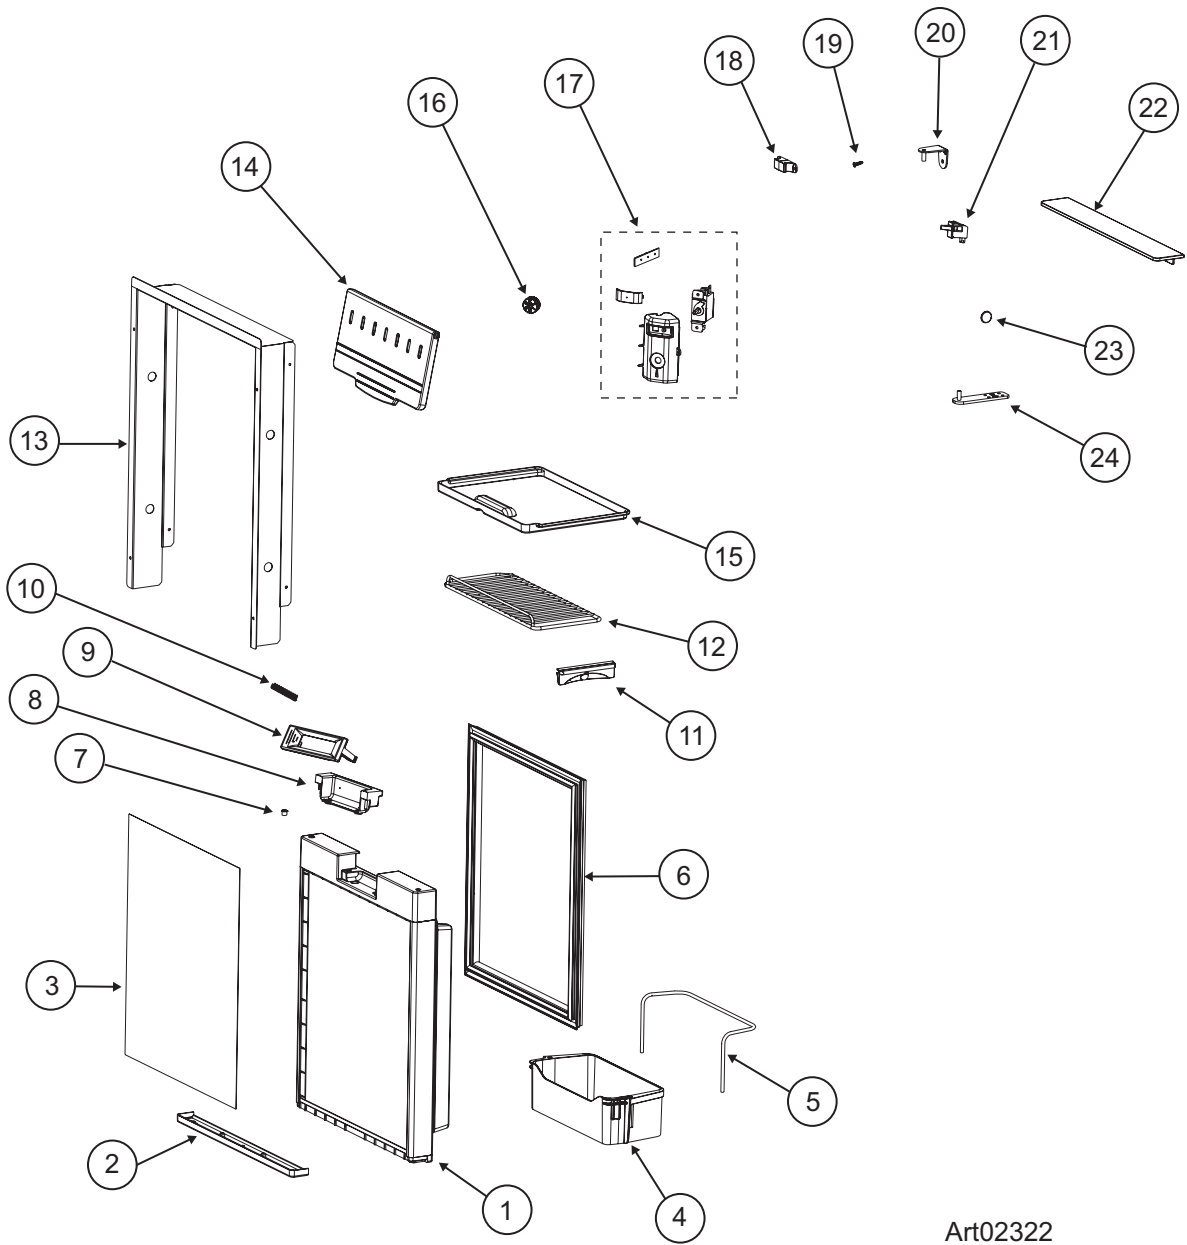

PARTS LIST

NR740 SERIES

**PART # 635866
NORCOLD 03/11/2013**

NR740 SERIES

Art02322

NR740 SERIES

NO.	PART #	DESCRIPTION	NR740BB	NR740BB-V	NR740BB-K	NR740BB-H	NR740SS	NR740SS-V	NR740SS-K	NR740SS-H
1	635807	DOOR-BLACK	X	X	X	X				
	635808	DOOR-STAINLESS					X	X	X	X
2	635809	DOOR CAP-BOTTOM-BLACK	X	X	X	X				
	635810	DOOR CAP-BOTTOM-STAINLESS					X	X	X	X
3	635811	DOOR PANEL-BLACK	X	X	X	X				
	635812	DOOR PANEL-STAINLESS					X	X	X	X
4	635813	DOOR BIN	X	X	X	X	X	X	X	X
5	635814	BIN RETAINER WIRE	X	X	X	X	X	X	X	X
6	635815	DOOR GASKET	X	X	X	X	X	X	X	X
7	635816	DOOR HOLE COVER-BLACK	X	X	X	X				
	635817	DOOR HOLE COVER-STAINLESS					X	X	X	X
8	635818	HANDLE HOUSING-BLACK	X	X	X	X				
	635819	HANDLE HOUSING-STAINLESS					X	X	X	X
9	635820	DOOR HANDLE-BLACK	X	X	X	X				
	635821	DOOR HANDLE-STAINLESS					X	X	X	X
10	635822	SPRING-HANDLE	X	X	X	X	X	X	X	X
11	635823	SHELF HOLDER	X	X	X	X	X	X	X	X
12	635824	SHELF	X	X	X	X	X	X	X	X
13	635825	CABINET-METAL TRIM-BLACK	X							
	635826	CABINET-METAL TRIM-BLACK W/HOLES		X	X	X				X
	635827	CABINET-METAL TRIM-STAINLESS					X			
	635828	CABINET-METAL TRIM-STAINLESS W/HOLES						X	X	X
14	635829	FREEZER DOOR	X	X	X	X	X	X	X	X
15	635830	DRIP TRAY	X	X	X	X	X	X	X	X
16	635831	THERMOSTAT KNOB	X	X	X	X	X	X	X	X
17	635832	CONTROL KIT	X	X	X	X	X	X	X	X
18	635833	DOOR STRIKE-BLACK	X	X	X	X				
	635834	DOOR STRIKE-STAINLESS					X	X	X	X
19	635835	PLUG-SCREW HOLE-BLACK	X	X	X	X				
	635836	PLUG-SCREW HOLE-STAINLESS					X	X	X	X
20	635837	HINGE-TOP-BLACK	X	X	X	X				
	635838	HINGE-TOP-STAINLESS					X	X	X	X
21	635839	SWITCH-DOOR	X	X	X	X	X	X	X	X
22	635840	DOOR COVER-BLACK	X	X	X	X				
	635841	DOOR COVER-STAINLESS					X	X	X	X
23	635842	HOLE COVER-BLACK	X	X	X	X				
	635843	HOLE COVER-STAINLESS					X	X	X	X
24	635844	HINGE-BOTTOM-BLACK	X	X	X	X				
	635845	HINGE-BOTTOM-STAINLESS					X	X	X	X
NS	635591	POWER CORD-AC	X	X	X	X	X	X	X	X
	635592	POWER CORD-AC EUROPE	X	X	X	X	X	X	X	X
	635593	POWER CORD-AC AUSTRALIA	X	X	X	X	X	X	X	X
NS	635872	POWER CORD-DC	X				X			
	635873	POWER CORD-DC - FREIGHTLINER				X				X
	635874	POWER CORD-DC - PACCAR			X				X	
	635875	POWER CORD-DC - VOLVO		X				X		