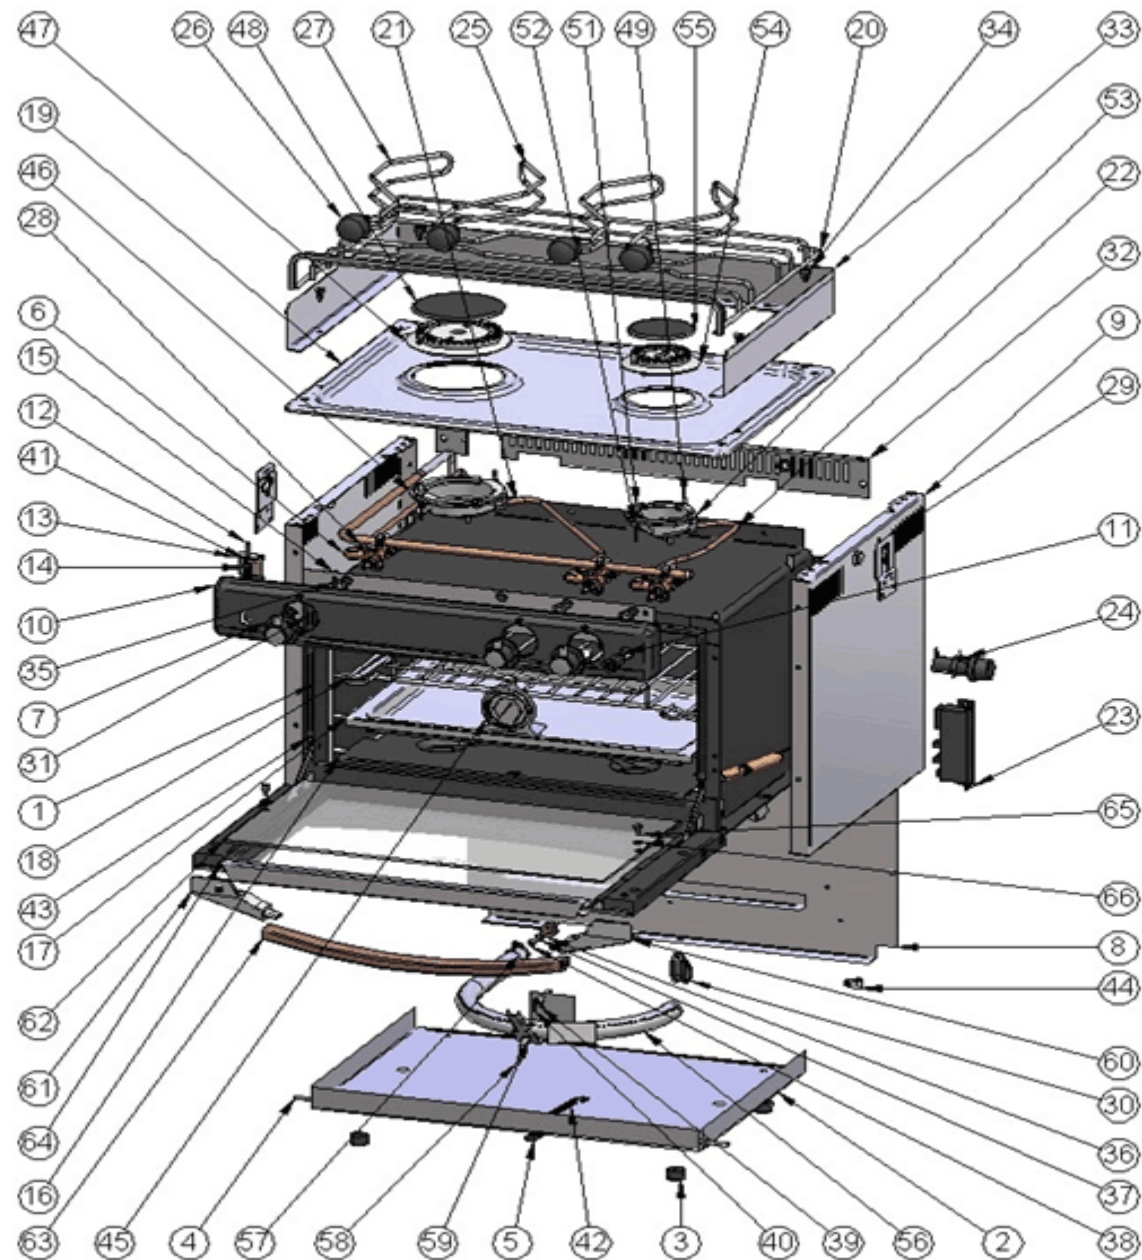

NEW GASCOGNE 182340 since 12/2006

	Reference	Designation
1	0440703060	Inner oven Enamelled
2	04407039	Oven bottom protection
3	70114	Black rubber foot
4	15207146	Stainless steel anti-rolling bar
5	71268	Protection cap for anti-rolling handle
6	72110	Safety valve
7	55027	Knob dima 40
8	1430412410	Oven rear plate
9	18634122	Side
10	18234137	Auxillary burner cap
11	72646	Pusher-button
12	04207136	Welded door locking device
13	30201	Locking cap
14	71267	Protection cap (Door locking device)
15	04205042	Oven shelf chrom. Steel
16	0440602960	Enamelled oven bottom plate
17	04200026	Dripping pan
18	04205043	Oven grid chromium plated
19	11204128	Spillage tray 2 burners
20	11203938	pan support 2 burners
21	61254	Large burner feeding pipe
22	61255	Semi rapid burner feeding pipe
23	72645	1,5V igniting device
24	72647	Battery holder
25	SC02334160	Right pan holder
26	55018	Pan holder button
27	SC02334161	Left pan holder
28	18630062	Oven feeding pipe
29	00368028	Fastening wall part
30	71454	Fixing ring
31	71022	Oven door tightness seal
32	14204141	Rear protection
33	14204140	Flame protection plate
34	71571	Pan support fastening clamp
35	57023	Brass nut M 12 x 1
36	51310	Oven burner nut
37	70234	Aluminium seal 6,3 x10 x 1 mm
38	58275	Enam. Inner oven burner injector 29 mbar (69)
39	18238129	Sparking plug bracket
40	72626	Oven / Grill sparking plug
41	63602	Door locking spring