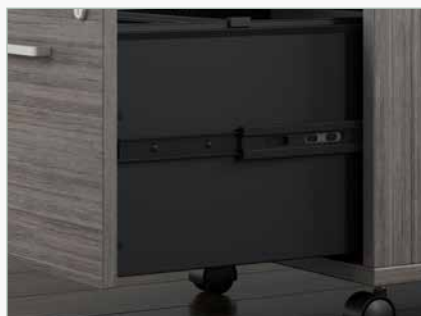

Cocoa
(CO)

OFFICE

by *kathy ireland*®

MTH008WH

Appeals to today's professional by combining metal and wood
TO CELEBRATE THE HIGH STYLING OF MID CENTURY MODERN DESIGN.

Ready to Roll

Mobile File Cabinets move effortlessly on dual-wheeled hooded casters