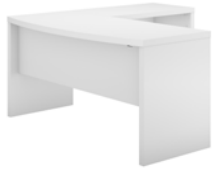

60W Bow Front Desk with 36W Return
ECH025PW List Price - $585.00
60.00"W x 67.32"D x 30.00"H