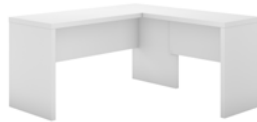

60W Desk with 36W Return
ECH026PW List Price - $532.00
60.00"W x 59.84"D x 30.00"H