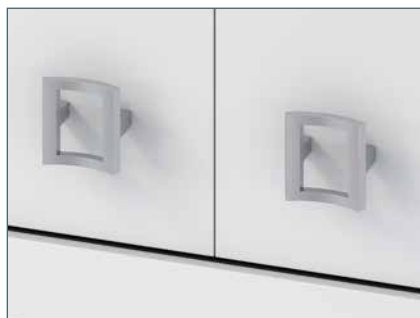

Attractive Accents

Satin Silver hardware creates a contemporary charm.

Smooth Operators

Our full-extension file drawers glide on ball bearing slides for an easy reach to the back.

60W Bow Front Desk with 3 Drawer Mobile Pedestal
ECH001PWSU List Price - \$814.00
60.00"W x 28.03"D x 30.00"H