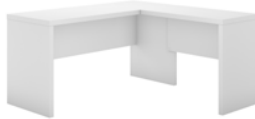

60W Desk with 36W Return
ECH026PW List Price - $532.00
60.00"W x 59.84"D x 30.00"H