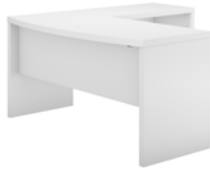

60W Bow Front Desk with 36W Return
ECH025PW List Price - $585.00
60.00"W x 67.32"D x 30.00"H