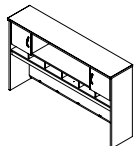

60W Hutch
(66H overall on Desk)
WCXXX79 \$601.00

66W Hutch
(66H overall on Desk)
WCXXX68 \$669.00

72W Hutch
(66H overall on Desk)
WCXXX78 \$727.00

60W Hutch
(72H overall on Desk)
WCXXX62K \$666.00

72W Hutch 2 door
(72H overall on Desk)
WCXXX66 \$809.00