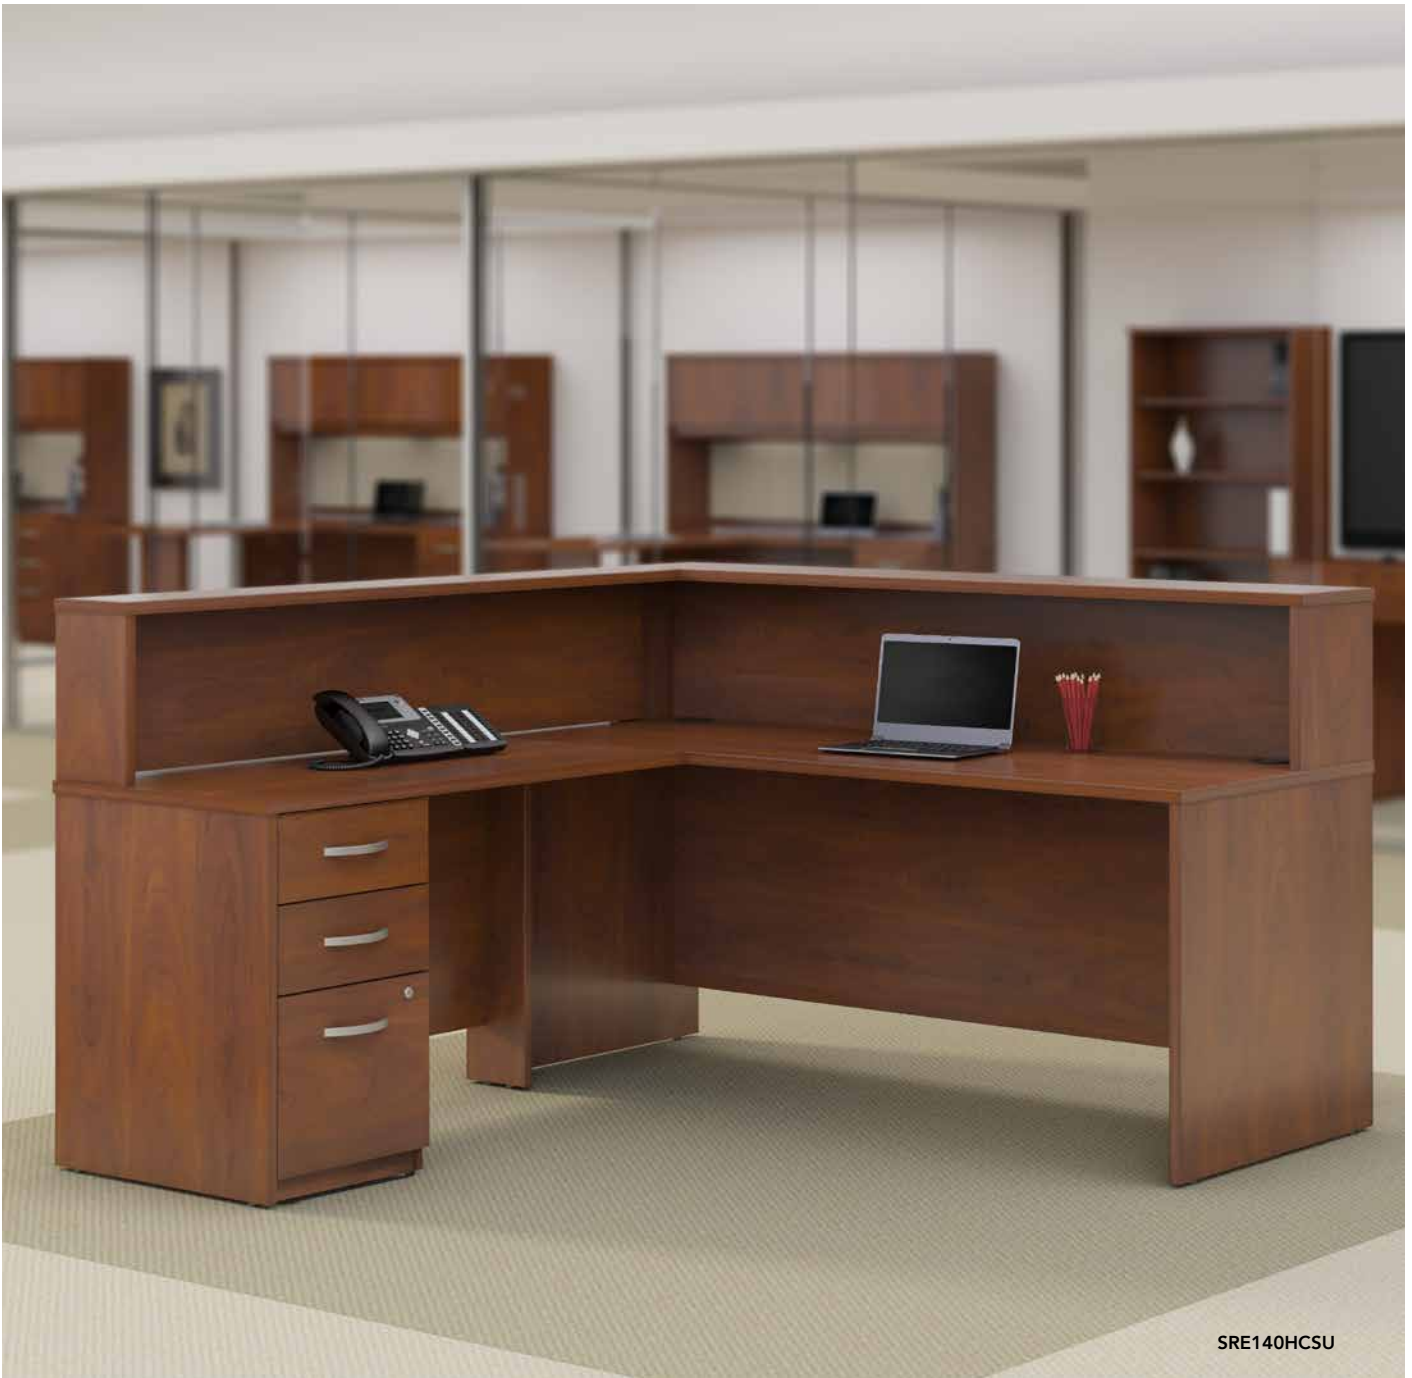

SRE140HCSU