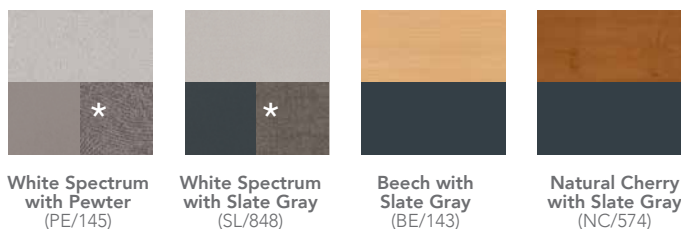

FINISH OPTIONS

Use finish codes where XX is indicated in SKU #

*Door Front Finish

Hansen Cherry with Galaxy (HC/944)

This collection is on GSA Contract. See our Commercial Price List and GSA Catalog for complete GSA details.