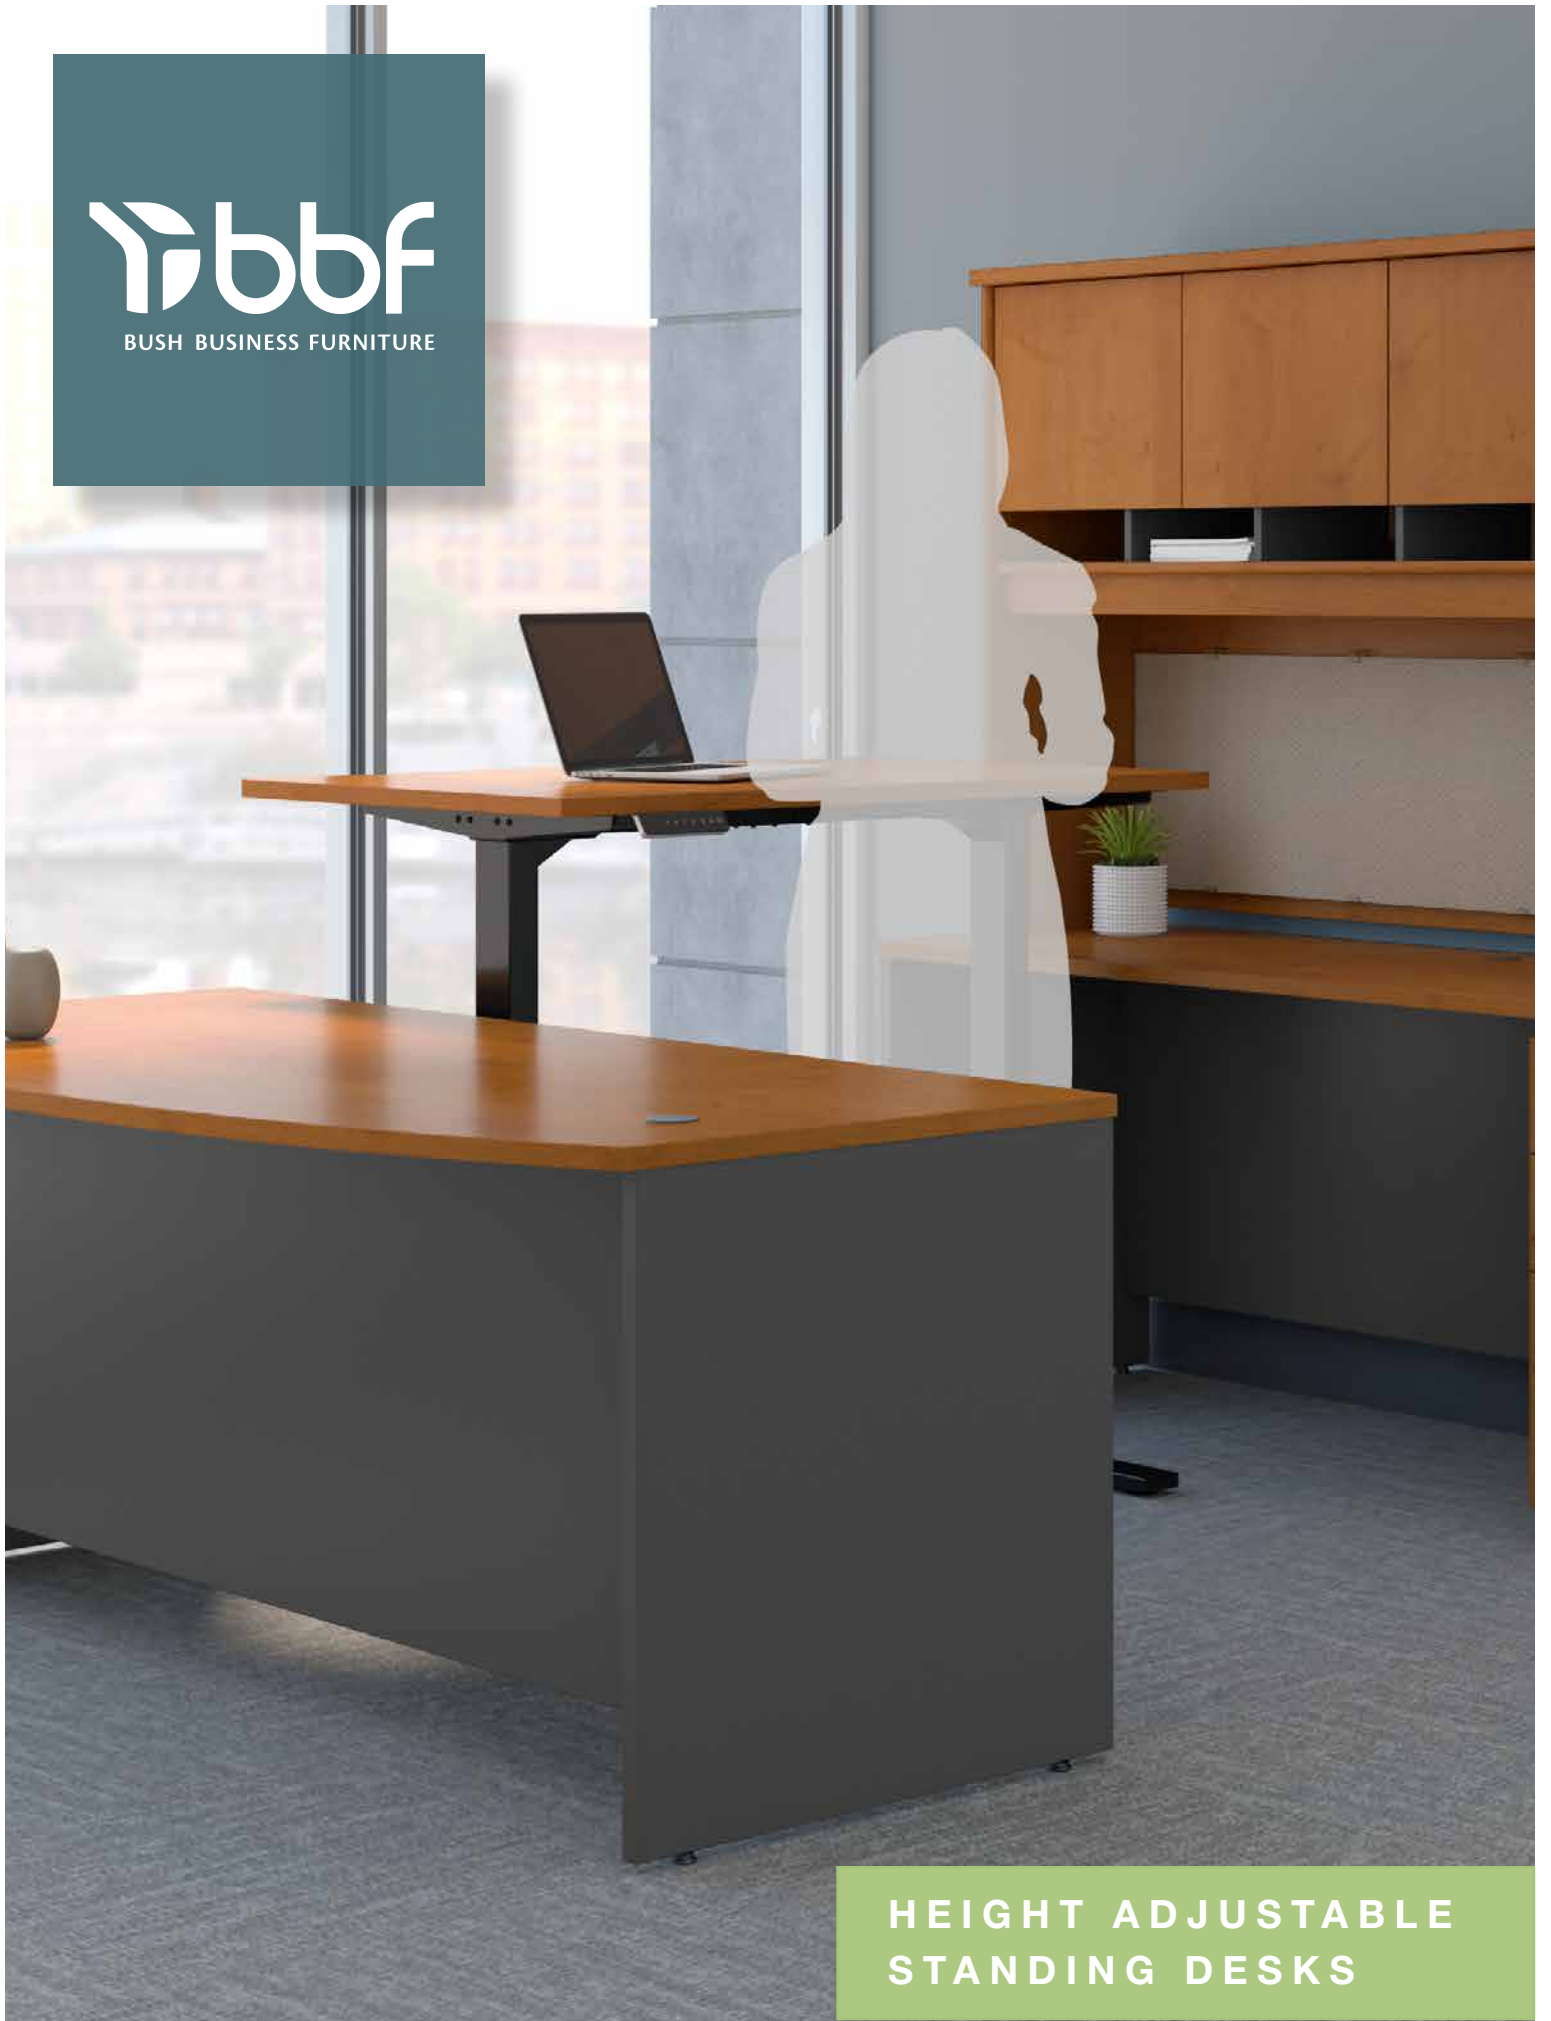

BUSH BUSINESS FURNITURE

HEIGHT ADJUSTABLE
STANDING DESKS

Height Adjustable Standing Desks

Style: Contemporary

Work Surface: Thermally fused laminate

Warranty: 5 Year

Certification: BIFMA Level

SRE230HCSU

The ultimate in user comfort.

- Height range allows for comfortable sitting and standing throughout the workday without sacrificing productivity
- Quiet UL listed electric motors, 10 ft. power cord plugs into standard wall outlet
- Four programmable presets with a quiet, soft-touch start and stop
- Height ranges from 23" low to 49" high and operates at speed of 1.5 inches per second
- Welded 16 gauge steel base legs and feet provide superb structural strength
- Weight capacity up to 200 lbs.

Works well in both open plan and private office settings
CAN BE USED AS A TABLE, RETURN OR BRIDGE

Return

SRE110HC

Bridge

[Height Adjustable Standing Desks]

SRE111HC

HEIGHT ADJUSTABLE STANDING DESKS PROVIDE
a flexible, healthy and ergonomic solution for today's work environments.

24D Straight Height Adjustable Standing Desk Base

70.98"W x 22.64"D x 50.00"H

Black Powder Coat

HATB24DBL-03K List Price - \$1,400.00

30D Straight Height Adjustable Standing Desk Base

70.98"W x 22.64"D x 50.00"H