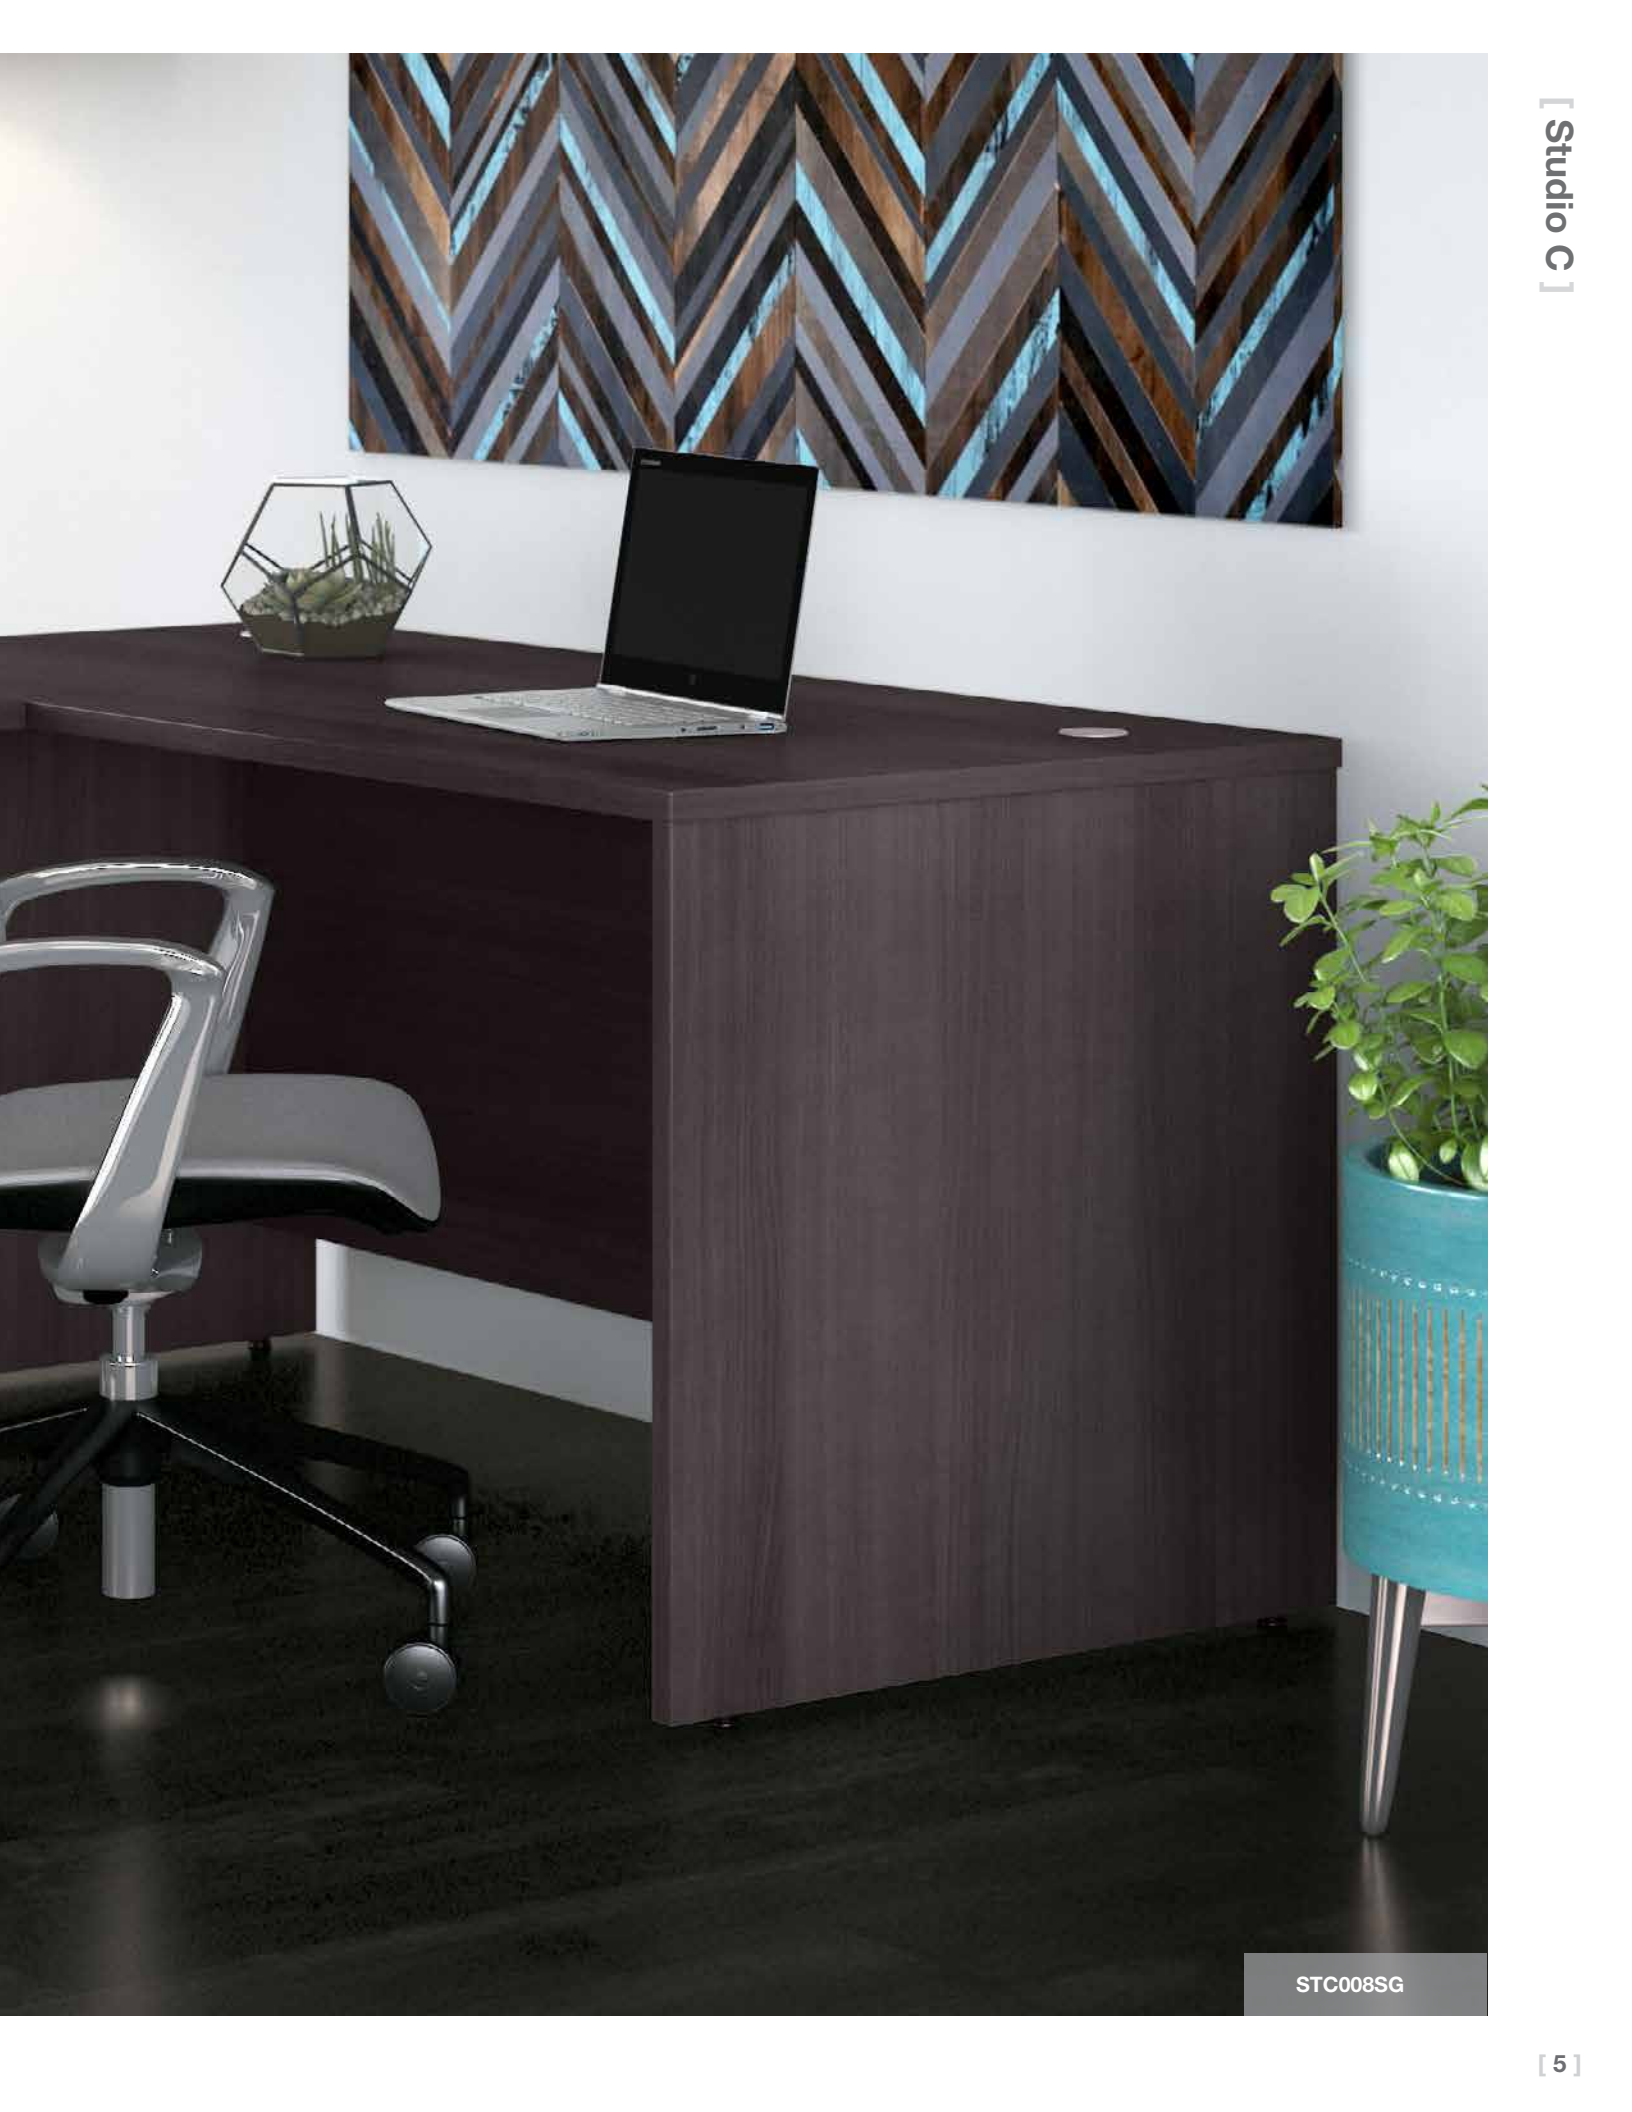

- Multiple width and depth options for workspaces large and small
- Perfect for a private, home or executive office with options for expansion into multi-person workspaces
- Clean lines and extended modesty panels provide a professional feel
- Brushed Nickel hardware complements the contemporary finishes
- Ergonomic Height Adjustable Standing Desks create a comfortable office environment
- Fully assembled Lateral Files and Mobile Pedestals for easy setup

Finishes

Use below finish codes where XX is indicated in SKU #

White
(WH)

Storm Gray
(SG)

STC008SG

60W x 30D Desk with 3 Drawer Mobile Pedestal
 STC014XX List Price - \$984.00
 59.45"W x 29.37"D x 29.84"H

60W x 30D Desk with 42W Return and 3 Drawer Mobile Pedestal
 STC008XX List Price - \$1,277.00
 59.45"W x 71.02"D x 29.84"H

60W x 36D Bow Front Desk, Credenza and File Storage
 STC010XX List Price - \$1,988.00
 59.45"W x 95.41"D x 29.84"H

60W x 36D Bow Front U Station with 3 Drawer Mobile Pedestal
 STC005XX List Price - \$1,789.00
 59.45"W x 101.06"D x 29.84"H