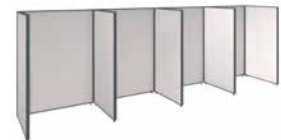

Fits 48W Desks
192W x 36D x 66H 4 Person
Open Cubicle Configuration
PPC007XX List Price – $4,559.00