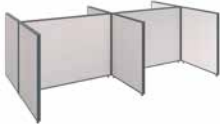

Fits 60W Desks
120W x 72D x 42H 4 Person
Open Cubicle Configuration
PPC031XX List Price – $3,519.00