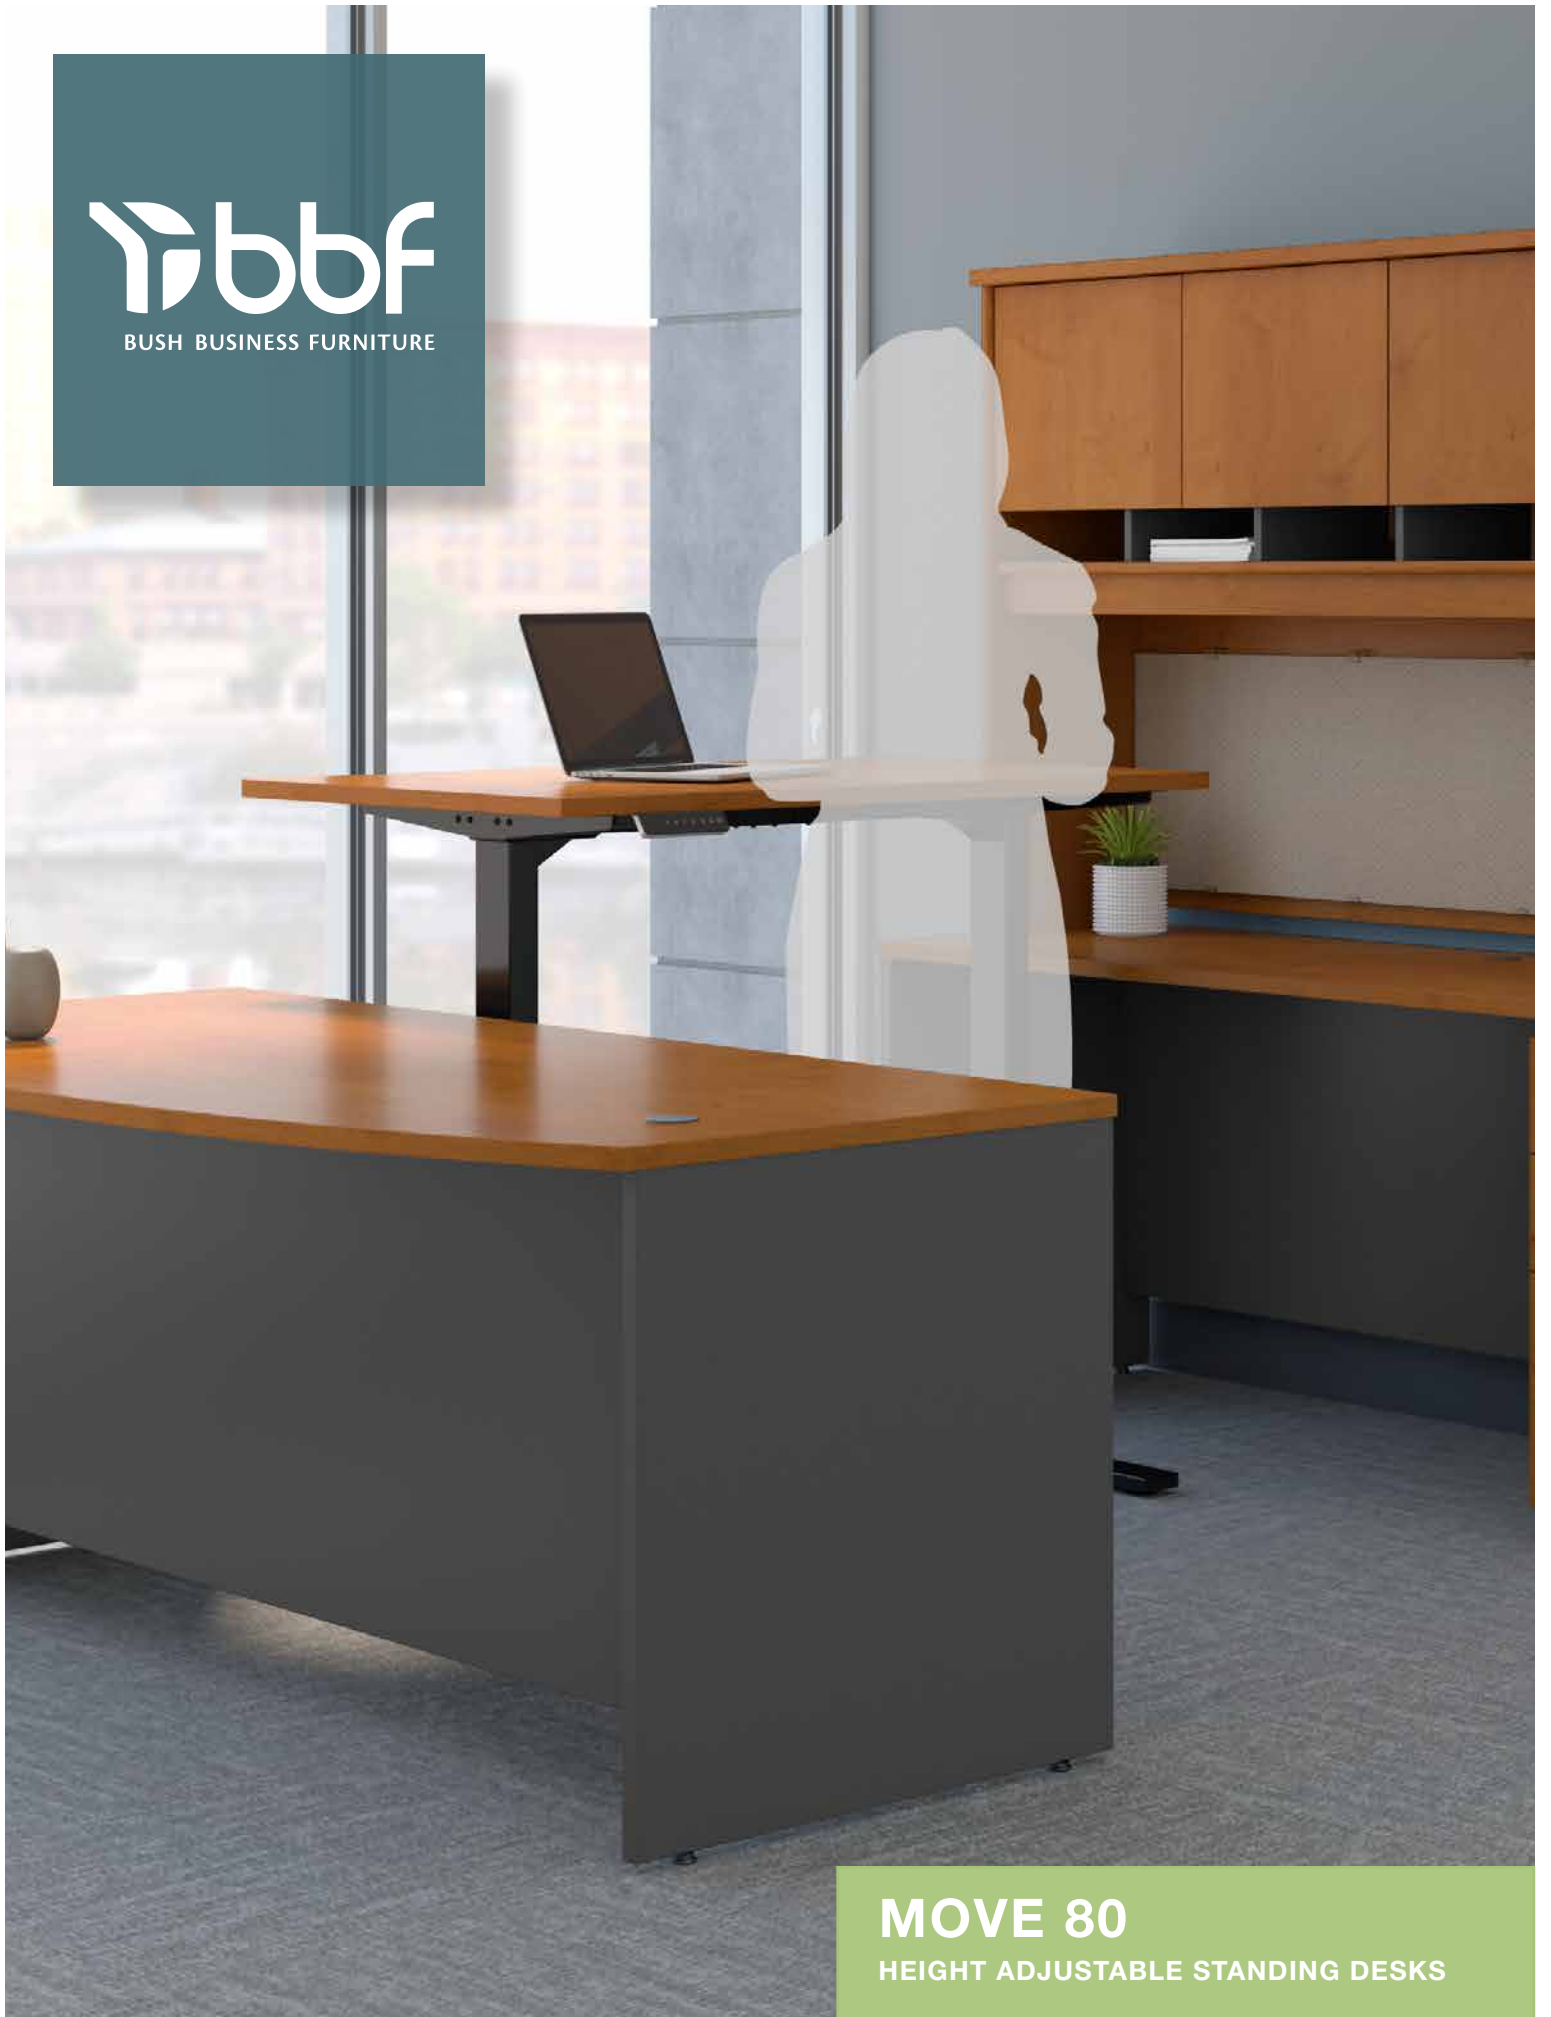

## MOVE 80

HEIGHT ADJUSTABLE STANDING DESKS

# Move 80 Height Adjustable Standing Desks

## The ultimate in user comfort.

- Height range allows for comfortable sitting and standing throughout the workday without sacrificing productivity
- Quiet UL listed electric motors, 10 ft. power cord plugs into standard wall outlet
- Four programmable presets with a quiet, soft-touch start and stop
- Height ranges from 23" low to 49" high and operates at speed of 1.5 inches per second
- Welded 16 gauge steel base legs and feet provide superb structural strength
- Weight capacity up to 200 lbs.