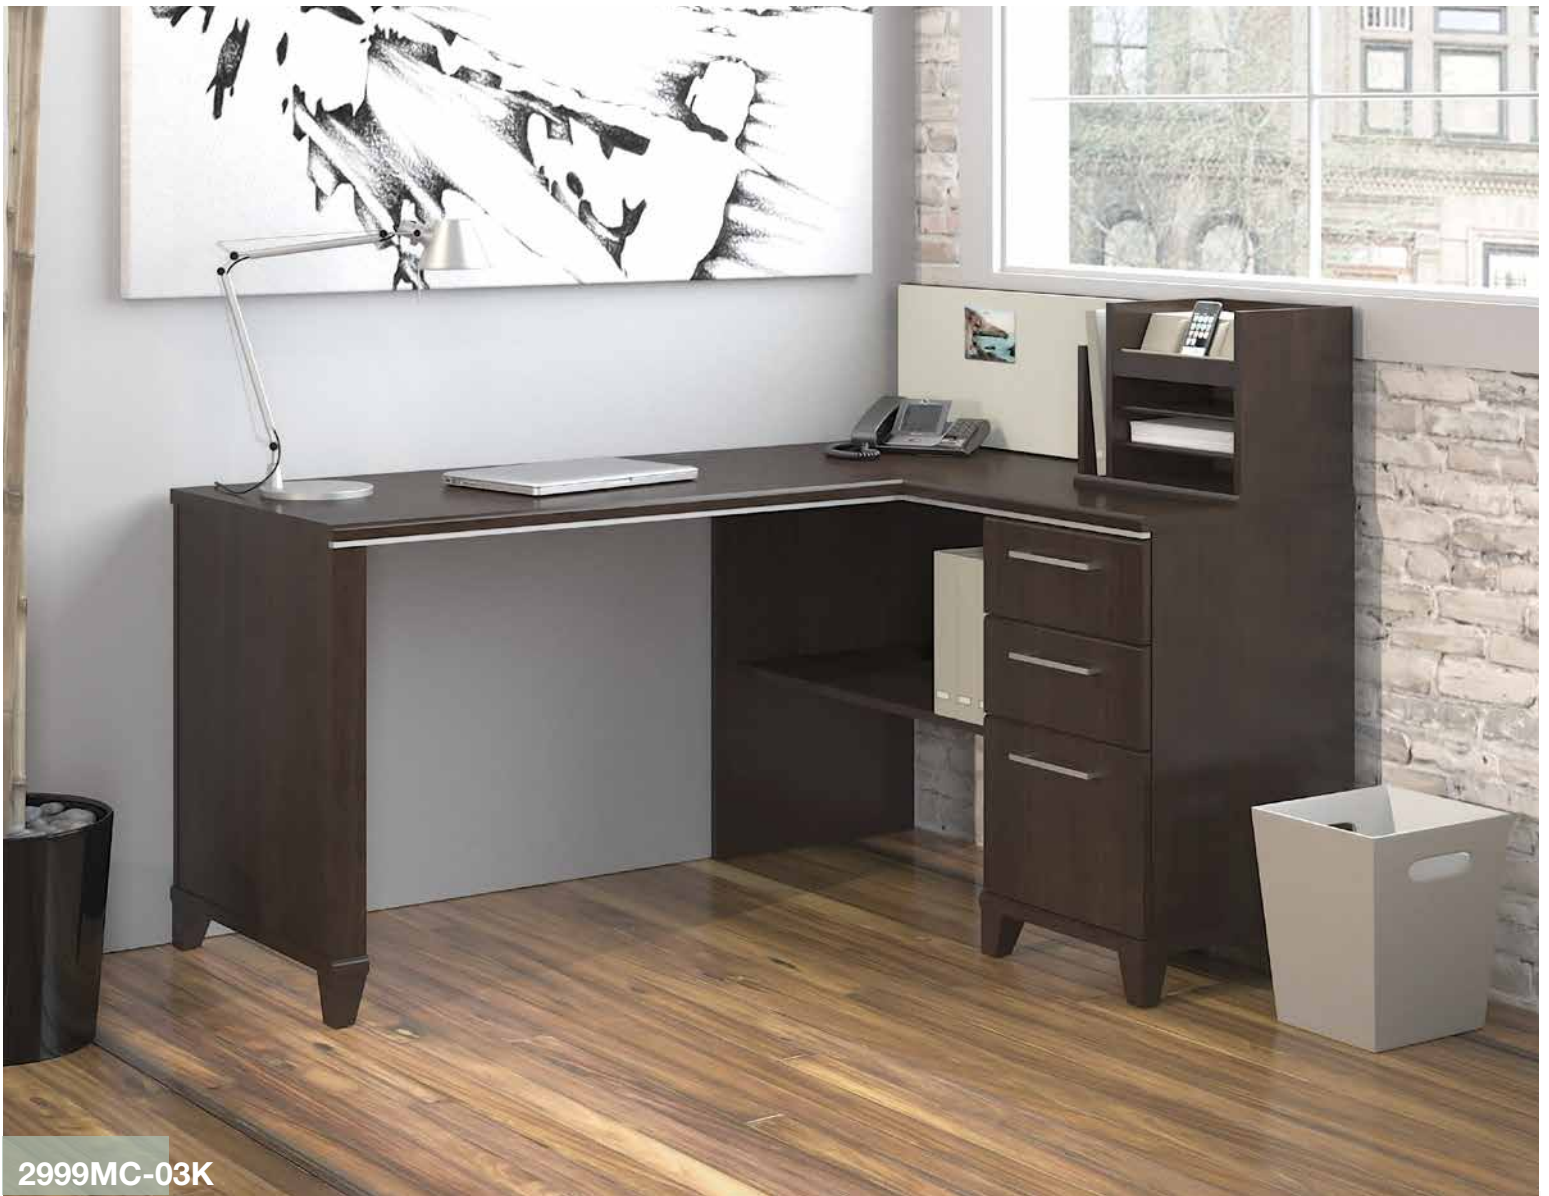

2999MC-03K

Blend contemporary and traditional tastes with the
PROFESSIONAL STYLE OF ENTERPRISE.