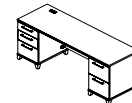

**72W x 24D
Double Pedestal Desk**
2927XX-03K
$1,146.00