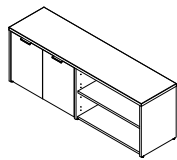

61W Hutch for 72W Work Surface
JTH161XX \$441.00

Right Side Panel
JTL108XX \$95.00

6 Cube Bookcase
JTB130XX \$371.00

5 Shelf Bookcase
JTB136XX \$476.00

Low Storage Return
JTS160XX \$441.00

For product ordering
and space planning
assistance call **1-800-964-1638**