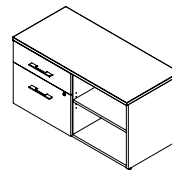

45W Low Storage Return
OFS145XX
NYS Net - $258.26
NYS Installed- $348.65