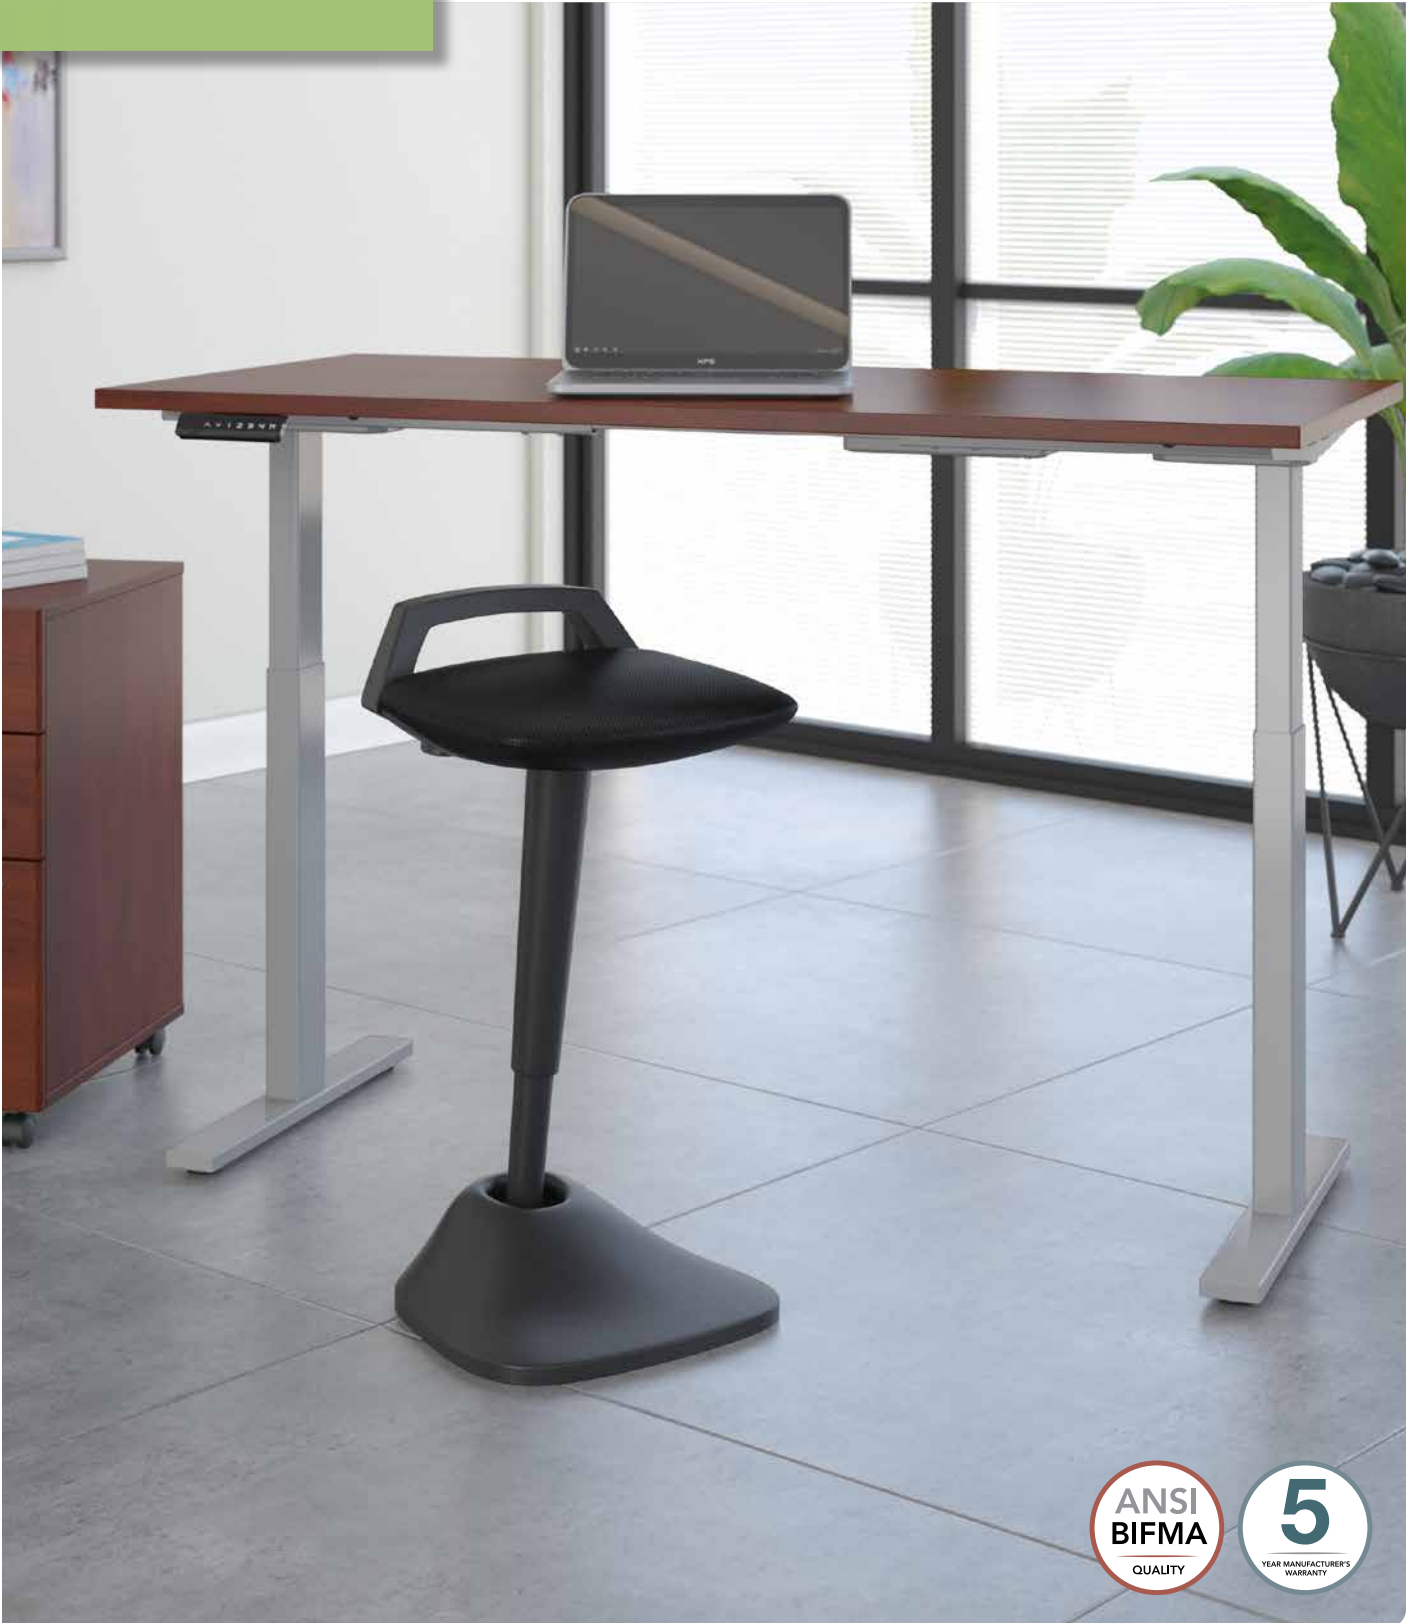

THRIVE

Enhance your workspace with the ergonomic comfort of the **Thrive Collection**, a line of affordable accessories for any home or professional office.