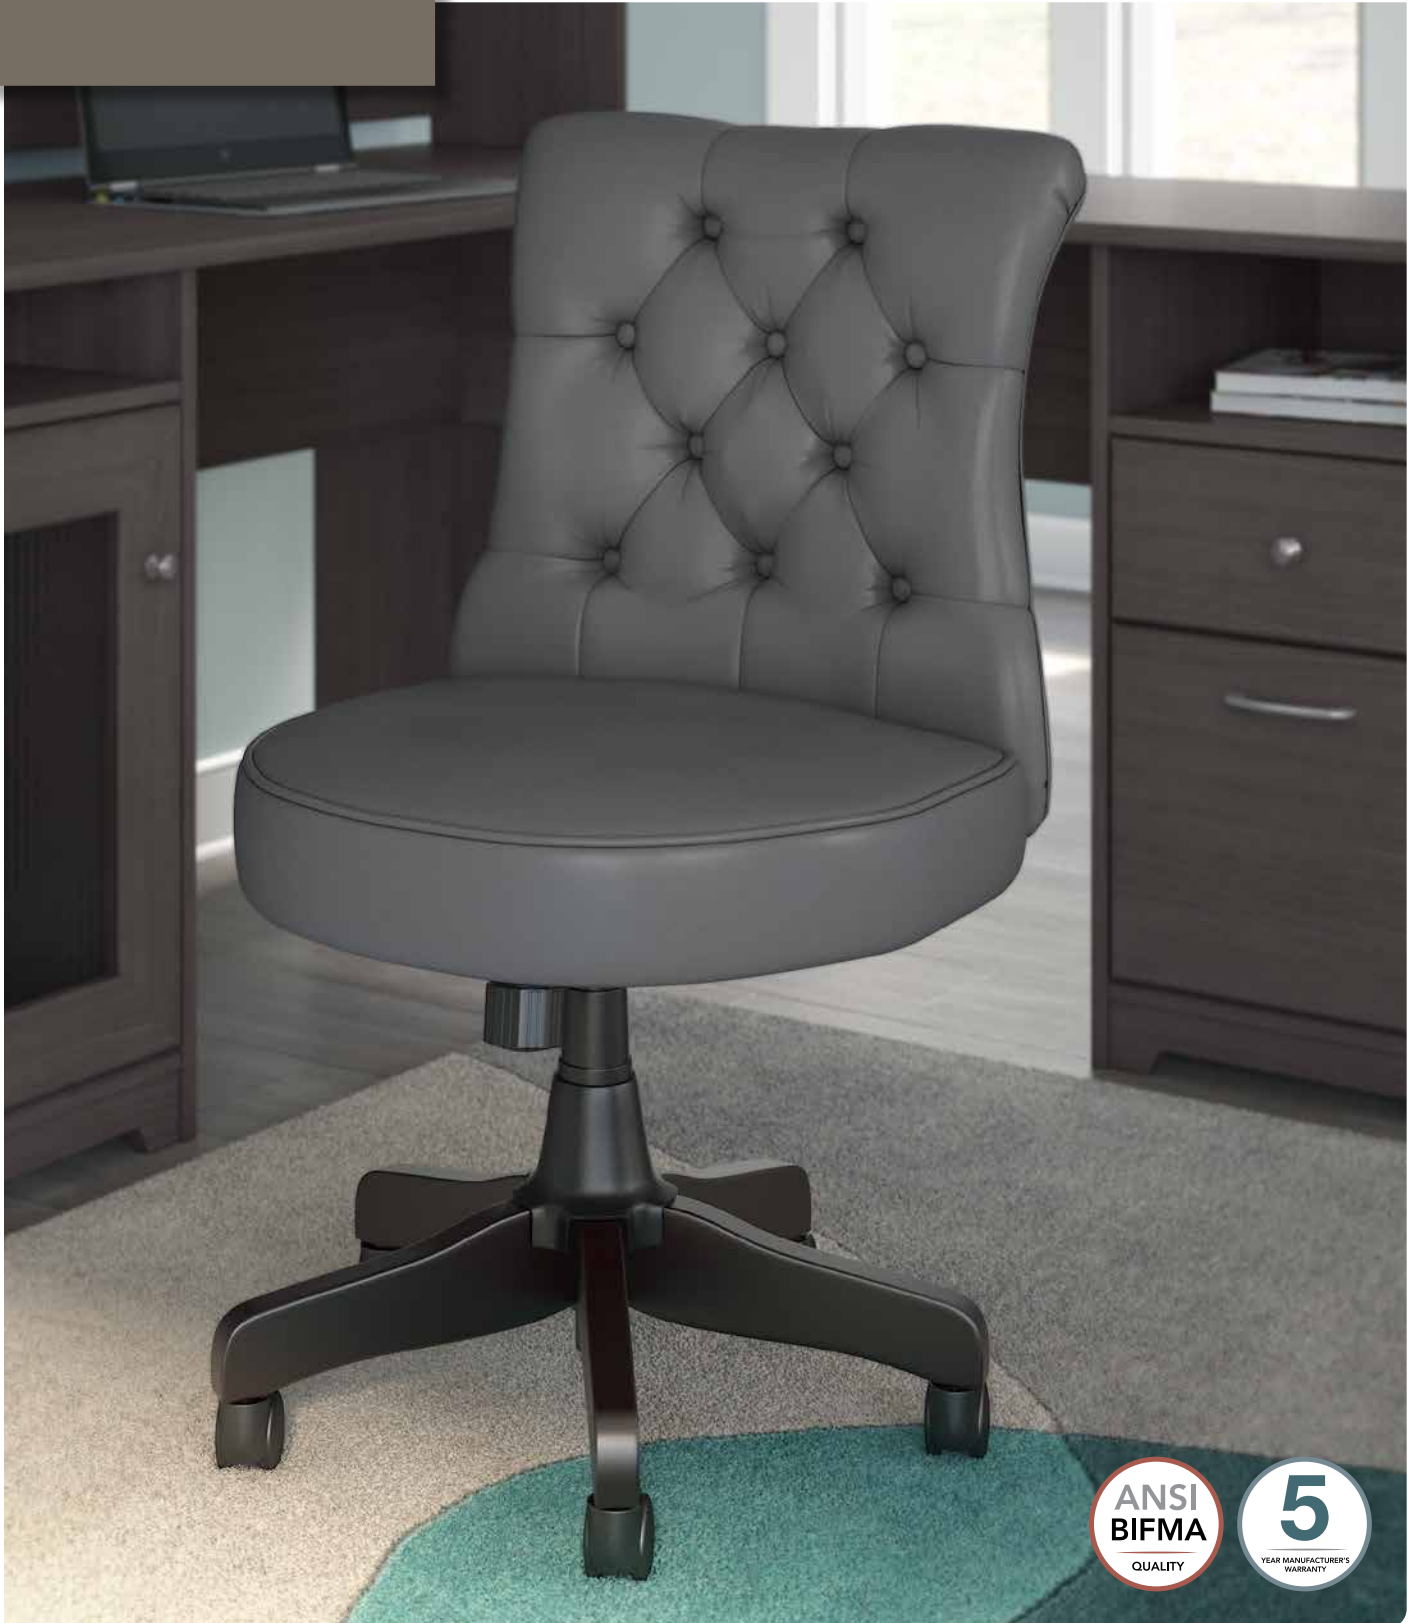

ARDEN LANE

Casual styling with comfortable, eye-catching tufted designs. With **Arden Lane's** 12 color options featuring commercial-grade leather or fabric upholstery, you'll have the comfort and quality you need with the look you love.