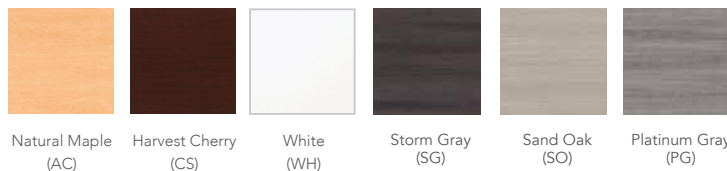

Proven quality. Popular designs. Fresh finishes.

- Multiple width and depth options for workspaces large and small
- Perfect for a private, home or executive office with options for expansion into multi-person workspaces
- Clean lines and extended modesty panels provide a professional feel
- Brushed Nickel hardware complements the contemporary finishes
- Ergonomic Height Adjustable Standing Desks create a comfortable office environment
- Fully assembled Lateral Files and Mobile Pedestals for easy setup
- Coordinates with many BBF seating collections including: Metropolis, Modelo and Custom Comfort for a complete easy-order office

FINISH OPTIONS

Use finish codes where XX is indicated in SKU #

This collection is on GSA Contract.
See our Commercial Price List
for complete GSA details.

STC001PGSU with Metropolis Chair (CH1602BLL-03)