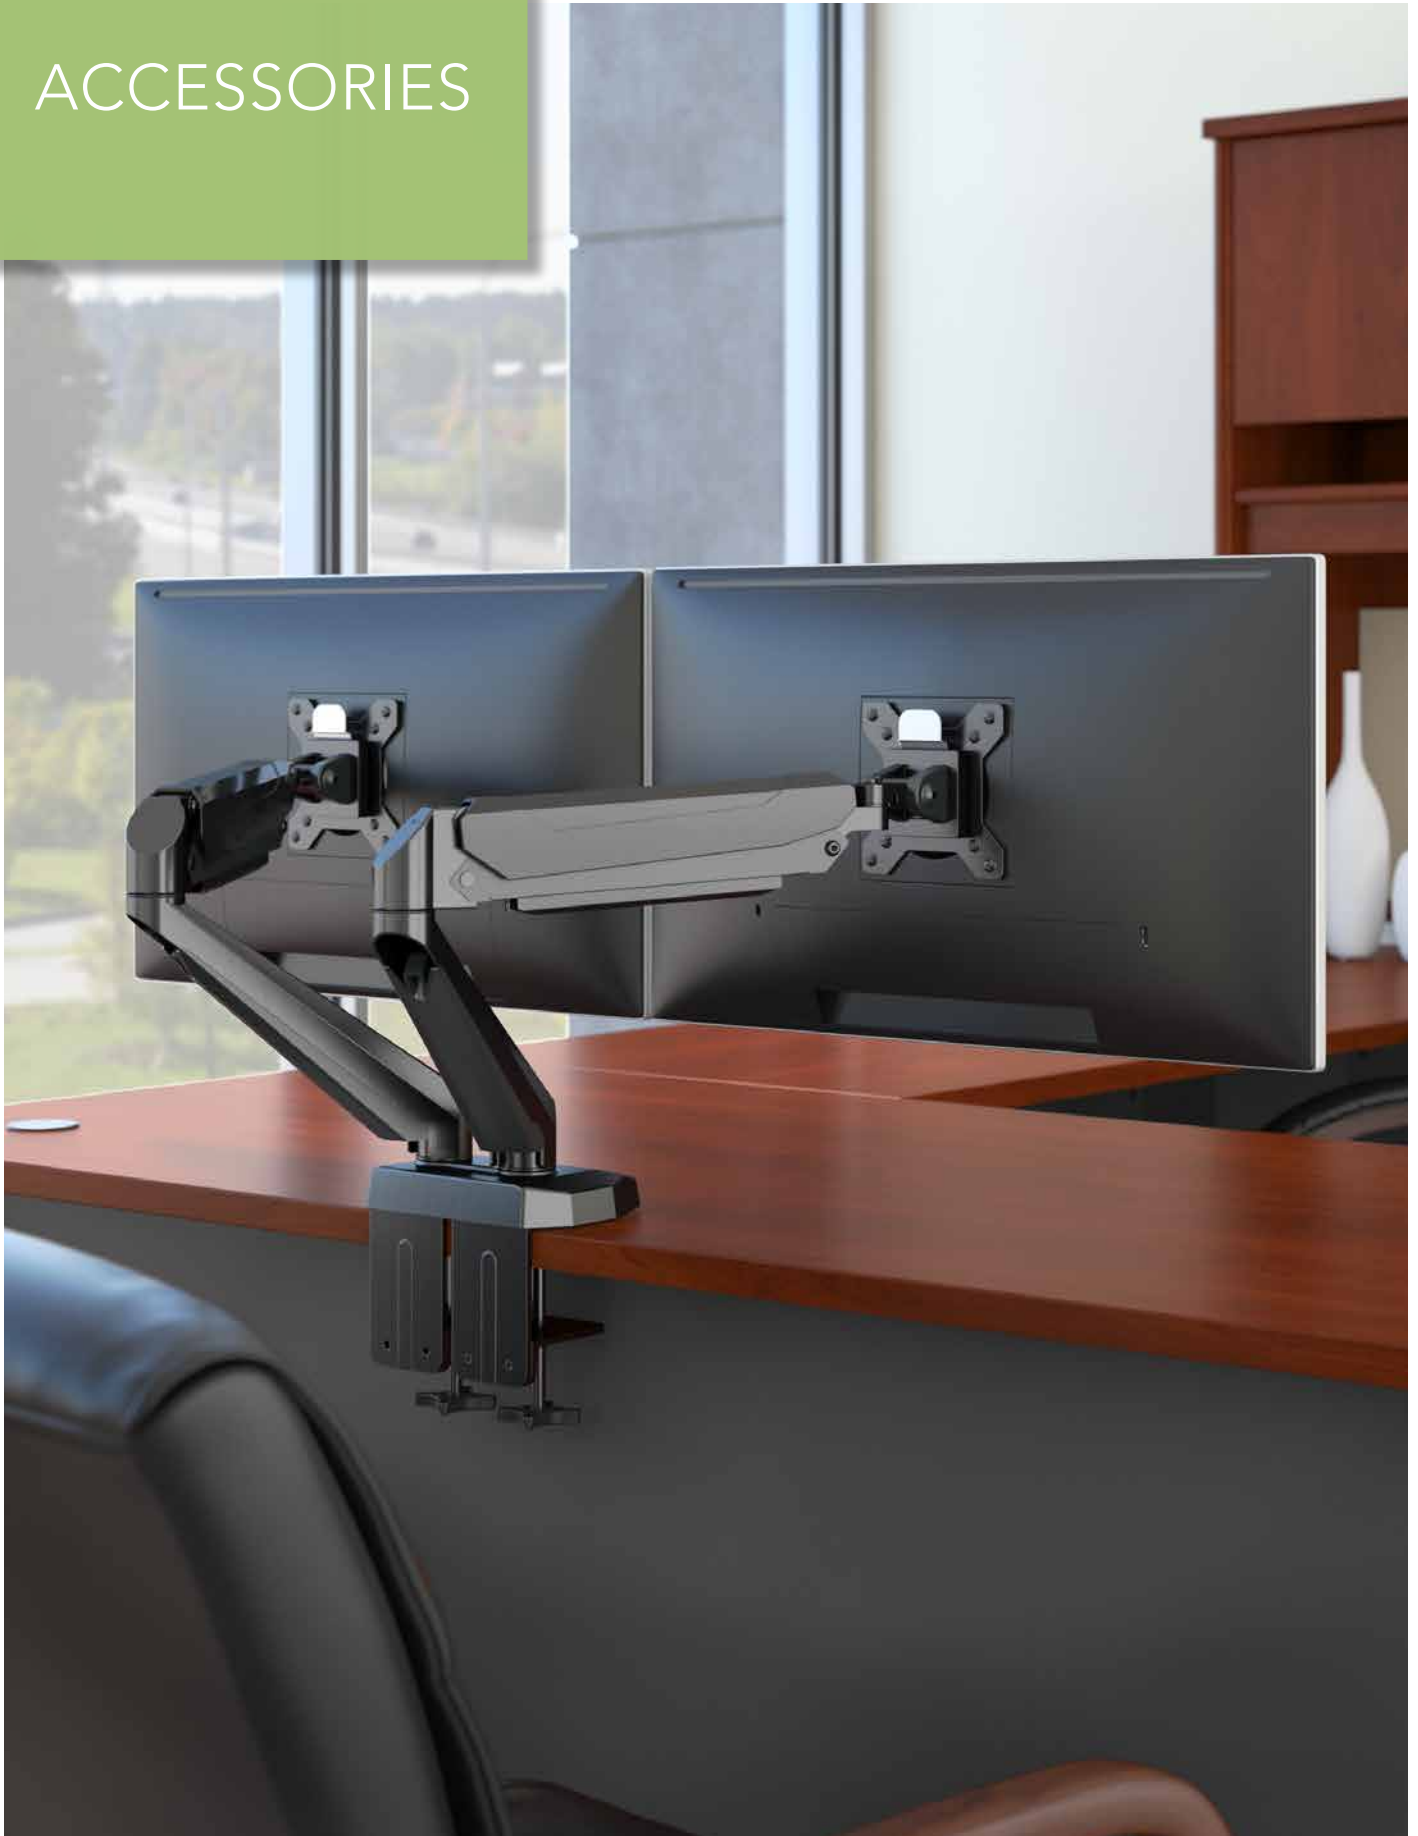

ACCESSORIES