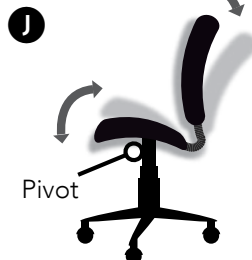

Contoured Armrests

Rounded design allows the forearms to rest in a comfortable position

360 Degree Swivel Base

Seat and back turn independent of the base for full range of motion

Adjustable Chair Tilt

Chair reclines backward from a pivot point over the center of the base