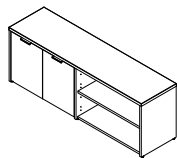

Low Storage Return
JTS160XX
NYS Net - $184.29
NYS Installed - $248.79