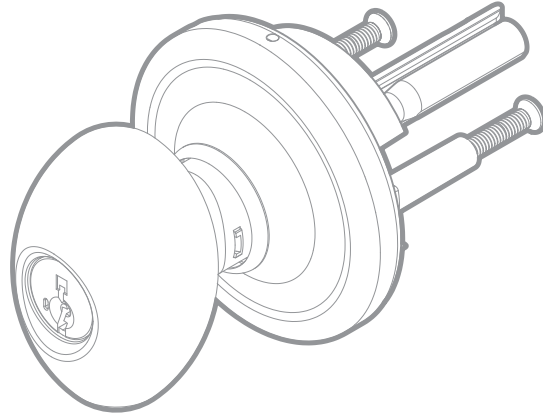

LAUREL KNOB

Cylinder Removal

1

If knob is locked, rotate spindle to the unlocked position.

2

3

LAUREL KNOB

Cylinder Replacement